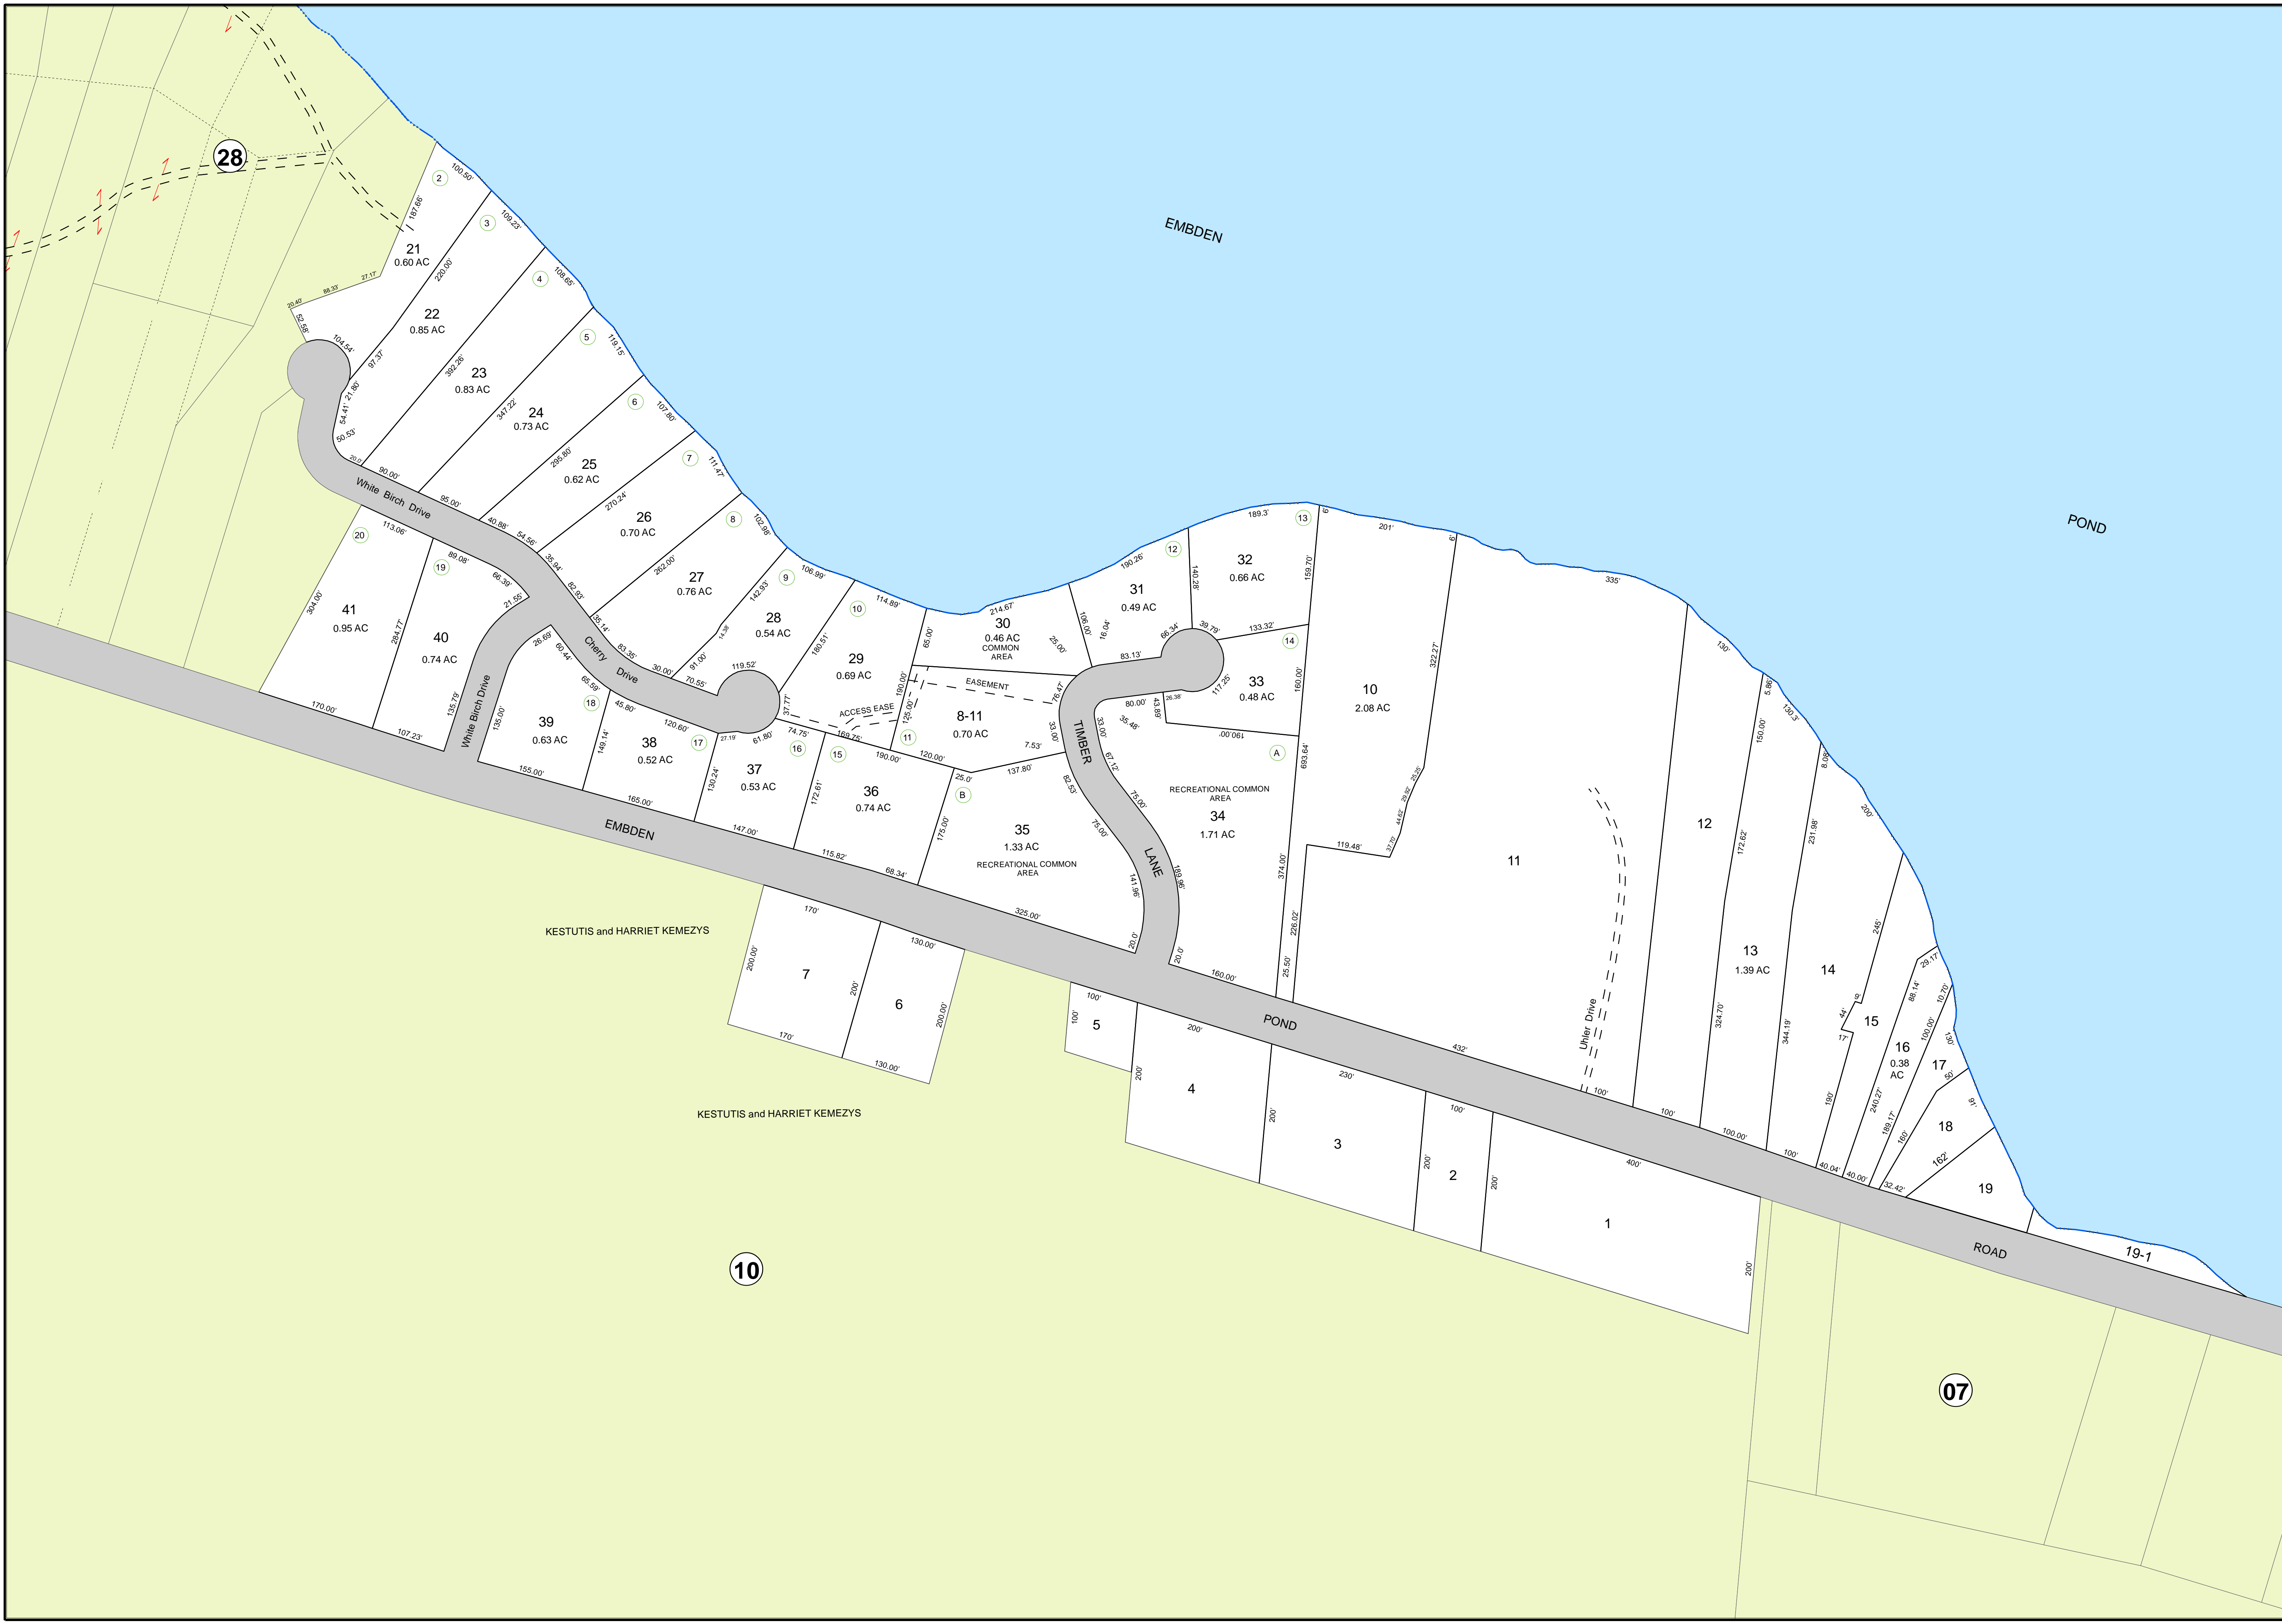

TOWN OF
EMBDEN

SOMERSET COUNTY
MAINE

LEGEND

- Water_Line
- Marsh_Line
- Easement_Line
- Ghost_Line

For Assessment Purposes.
Not to be used for conveyances.

Maps originally compiled by
Sackett & Brake Survey.
Digitally updated thru April 1, 2019
By
Eastern Mapping Services
Newburgh, Maine
207-234-2777

Map 27

Printed: 8/14/2019
Issued: 4/1/2019

28

21
0.60 AC

22
0.85 AC

23
0.83 AC

24
0.73 AC

25
0.62 AC

White Birch Drive

White Birch Drive

Cherry Drive

TIMBER LANE

Usher Drive

EMBDEN

POND

ROAD