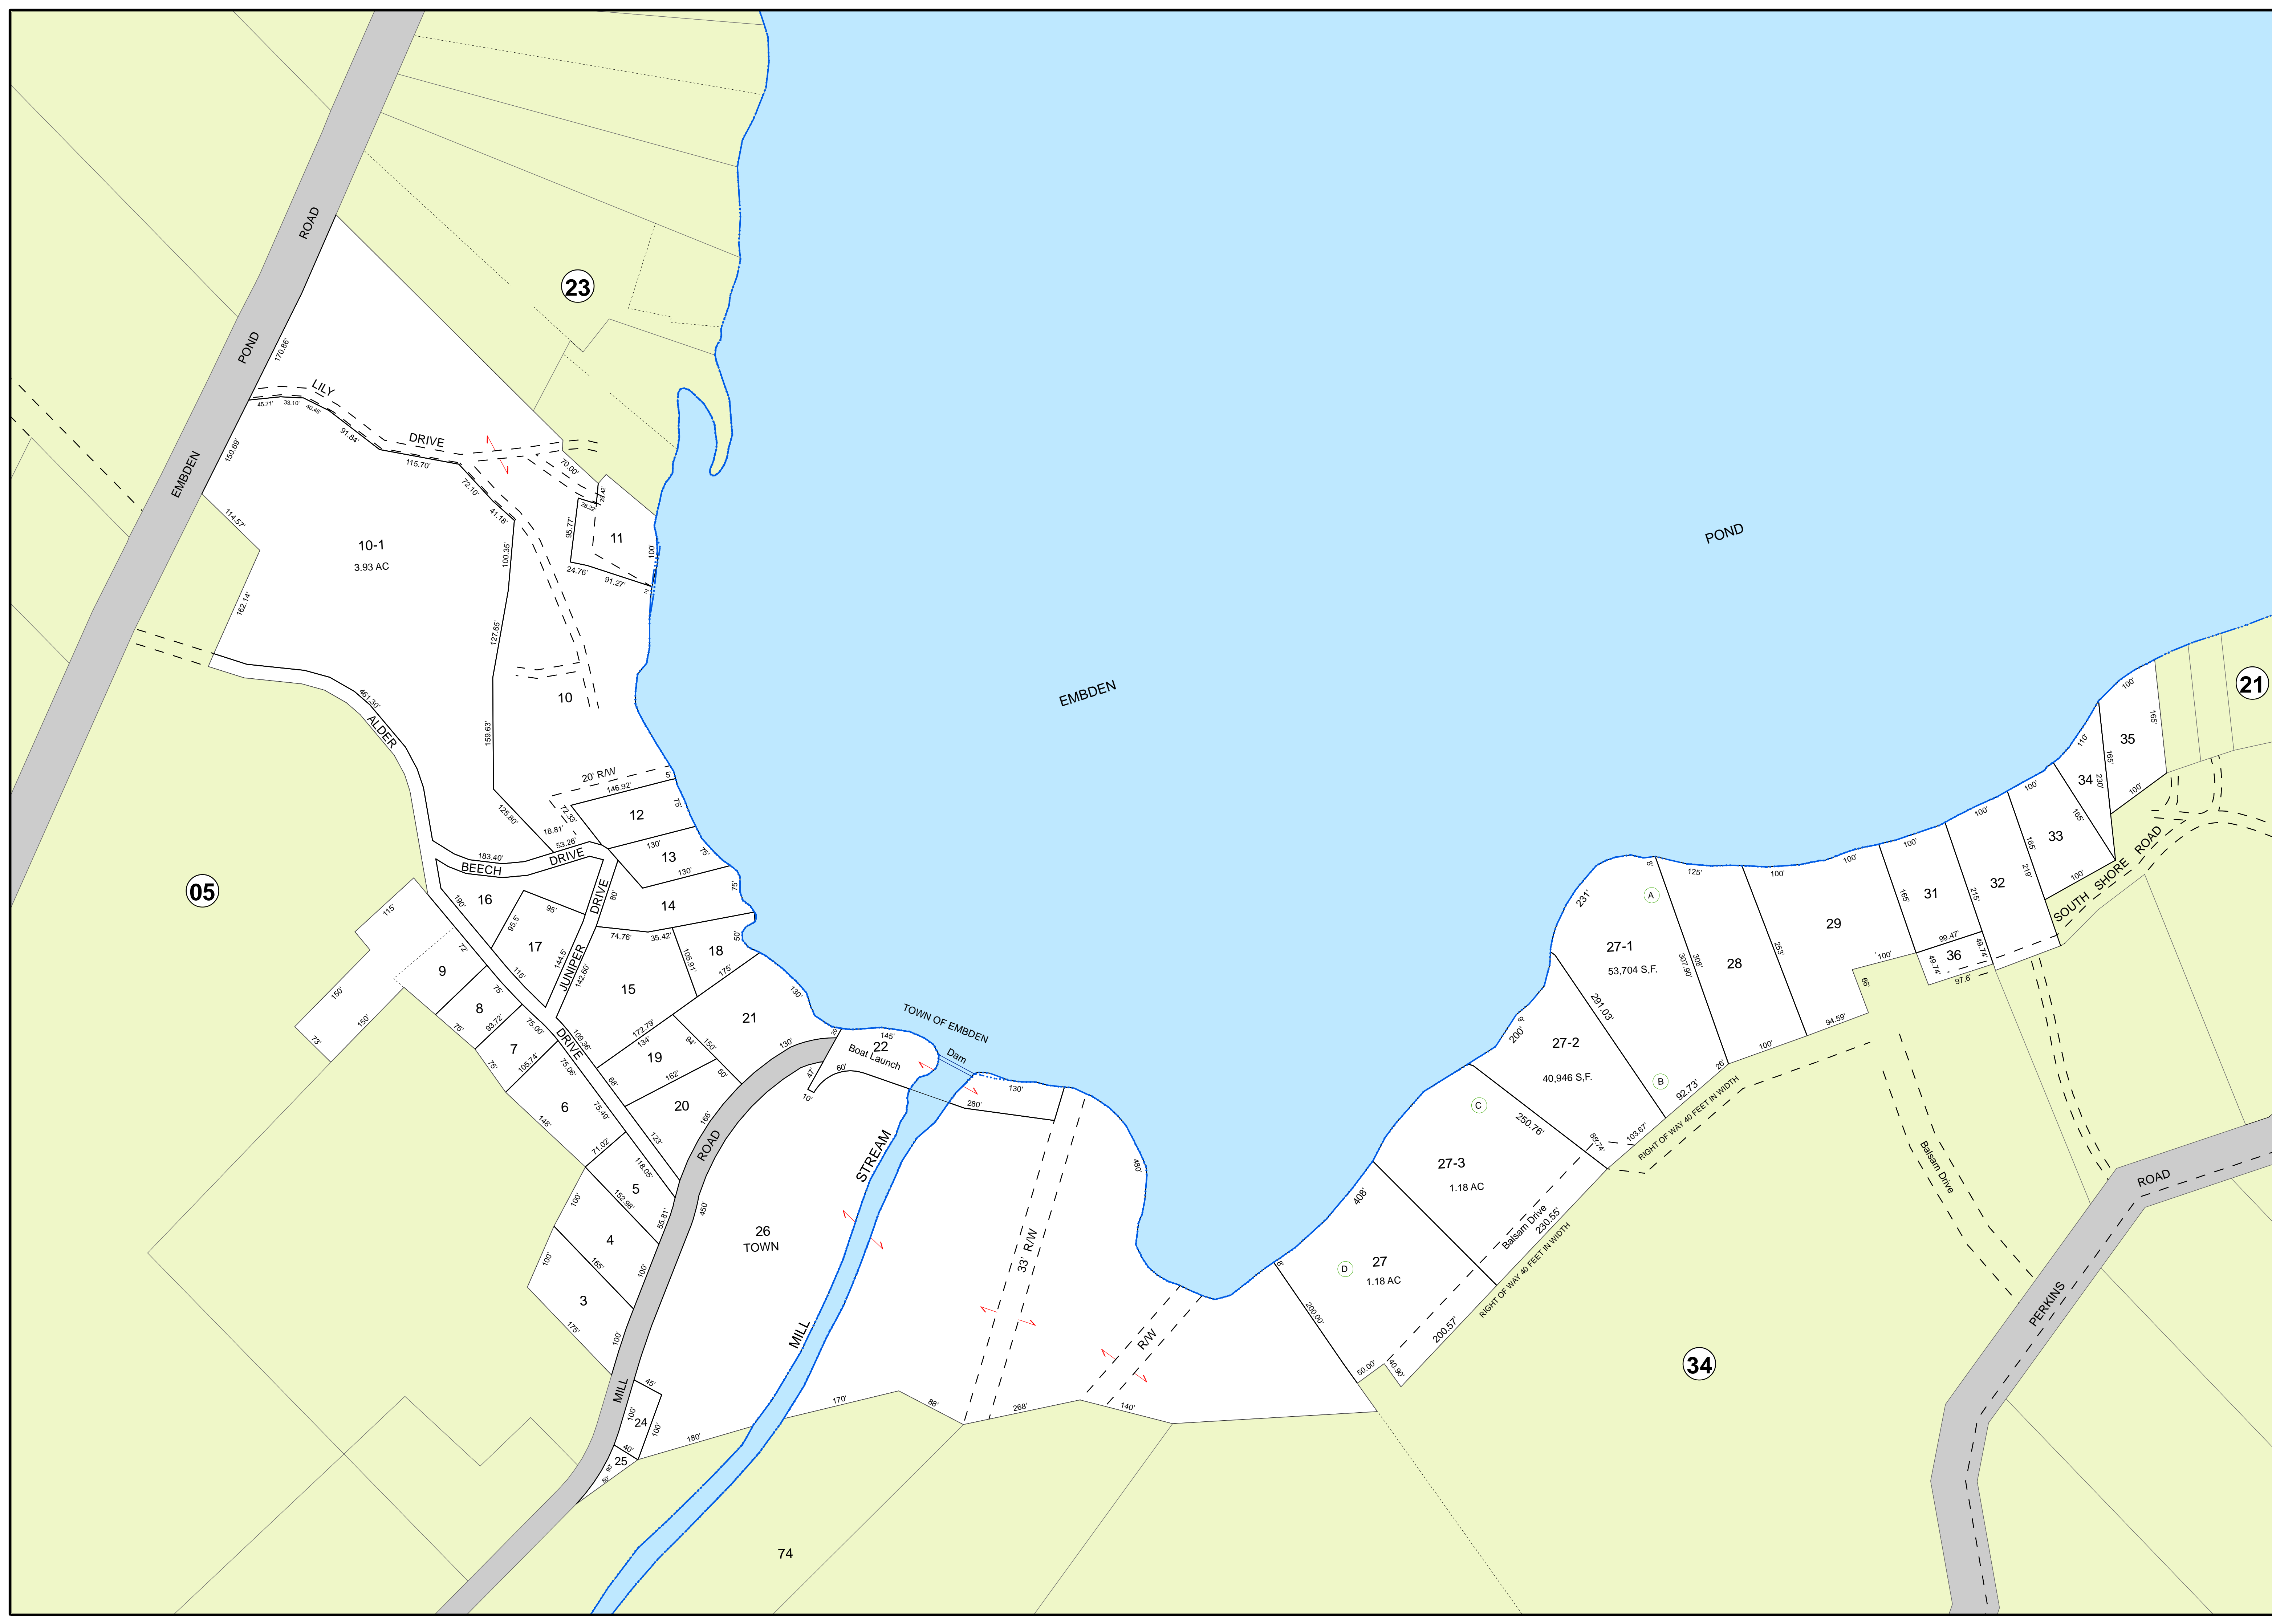

TOWN OF
EMBDEN

SOMERSET COUNTY
MAINE

LEGEND

- Water_Line
- Marsh_Line
- Easement_Line
- Ghost_Line

For Assessment Purposes.
Not to be used for conveyances.

Maps originally compiled by
Sackett & Brake Survey.
Digitally updated thru April 1, 2019
By
Eastern Mapping Services
Newburgh, Maine
207-234-2777

Map 22

Printed: 8/14/2019
Issued: 4/1/2019

05

23

21

34

74