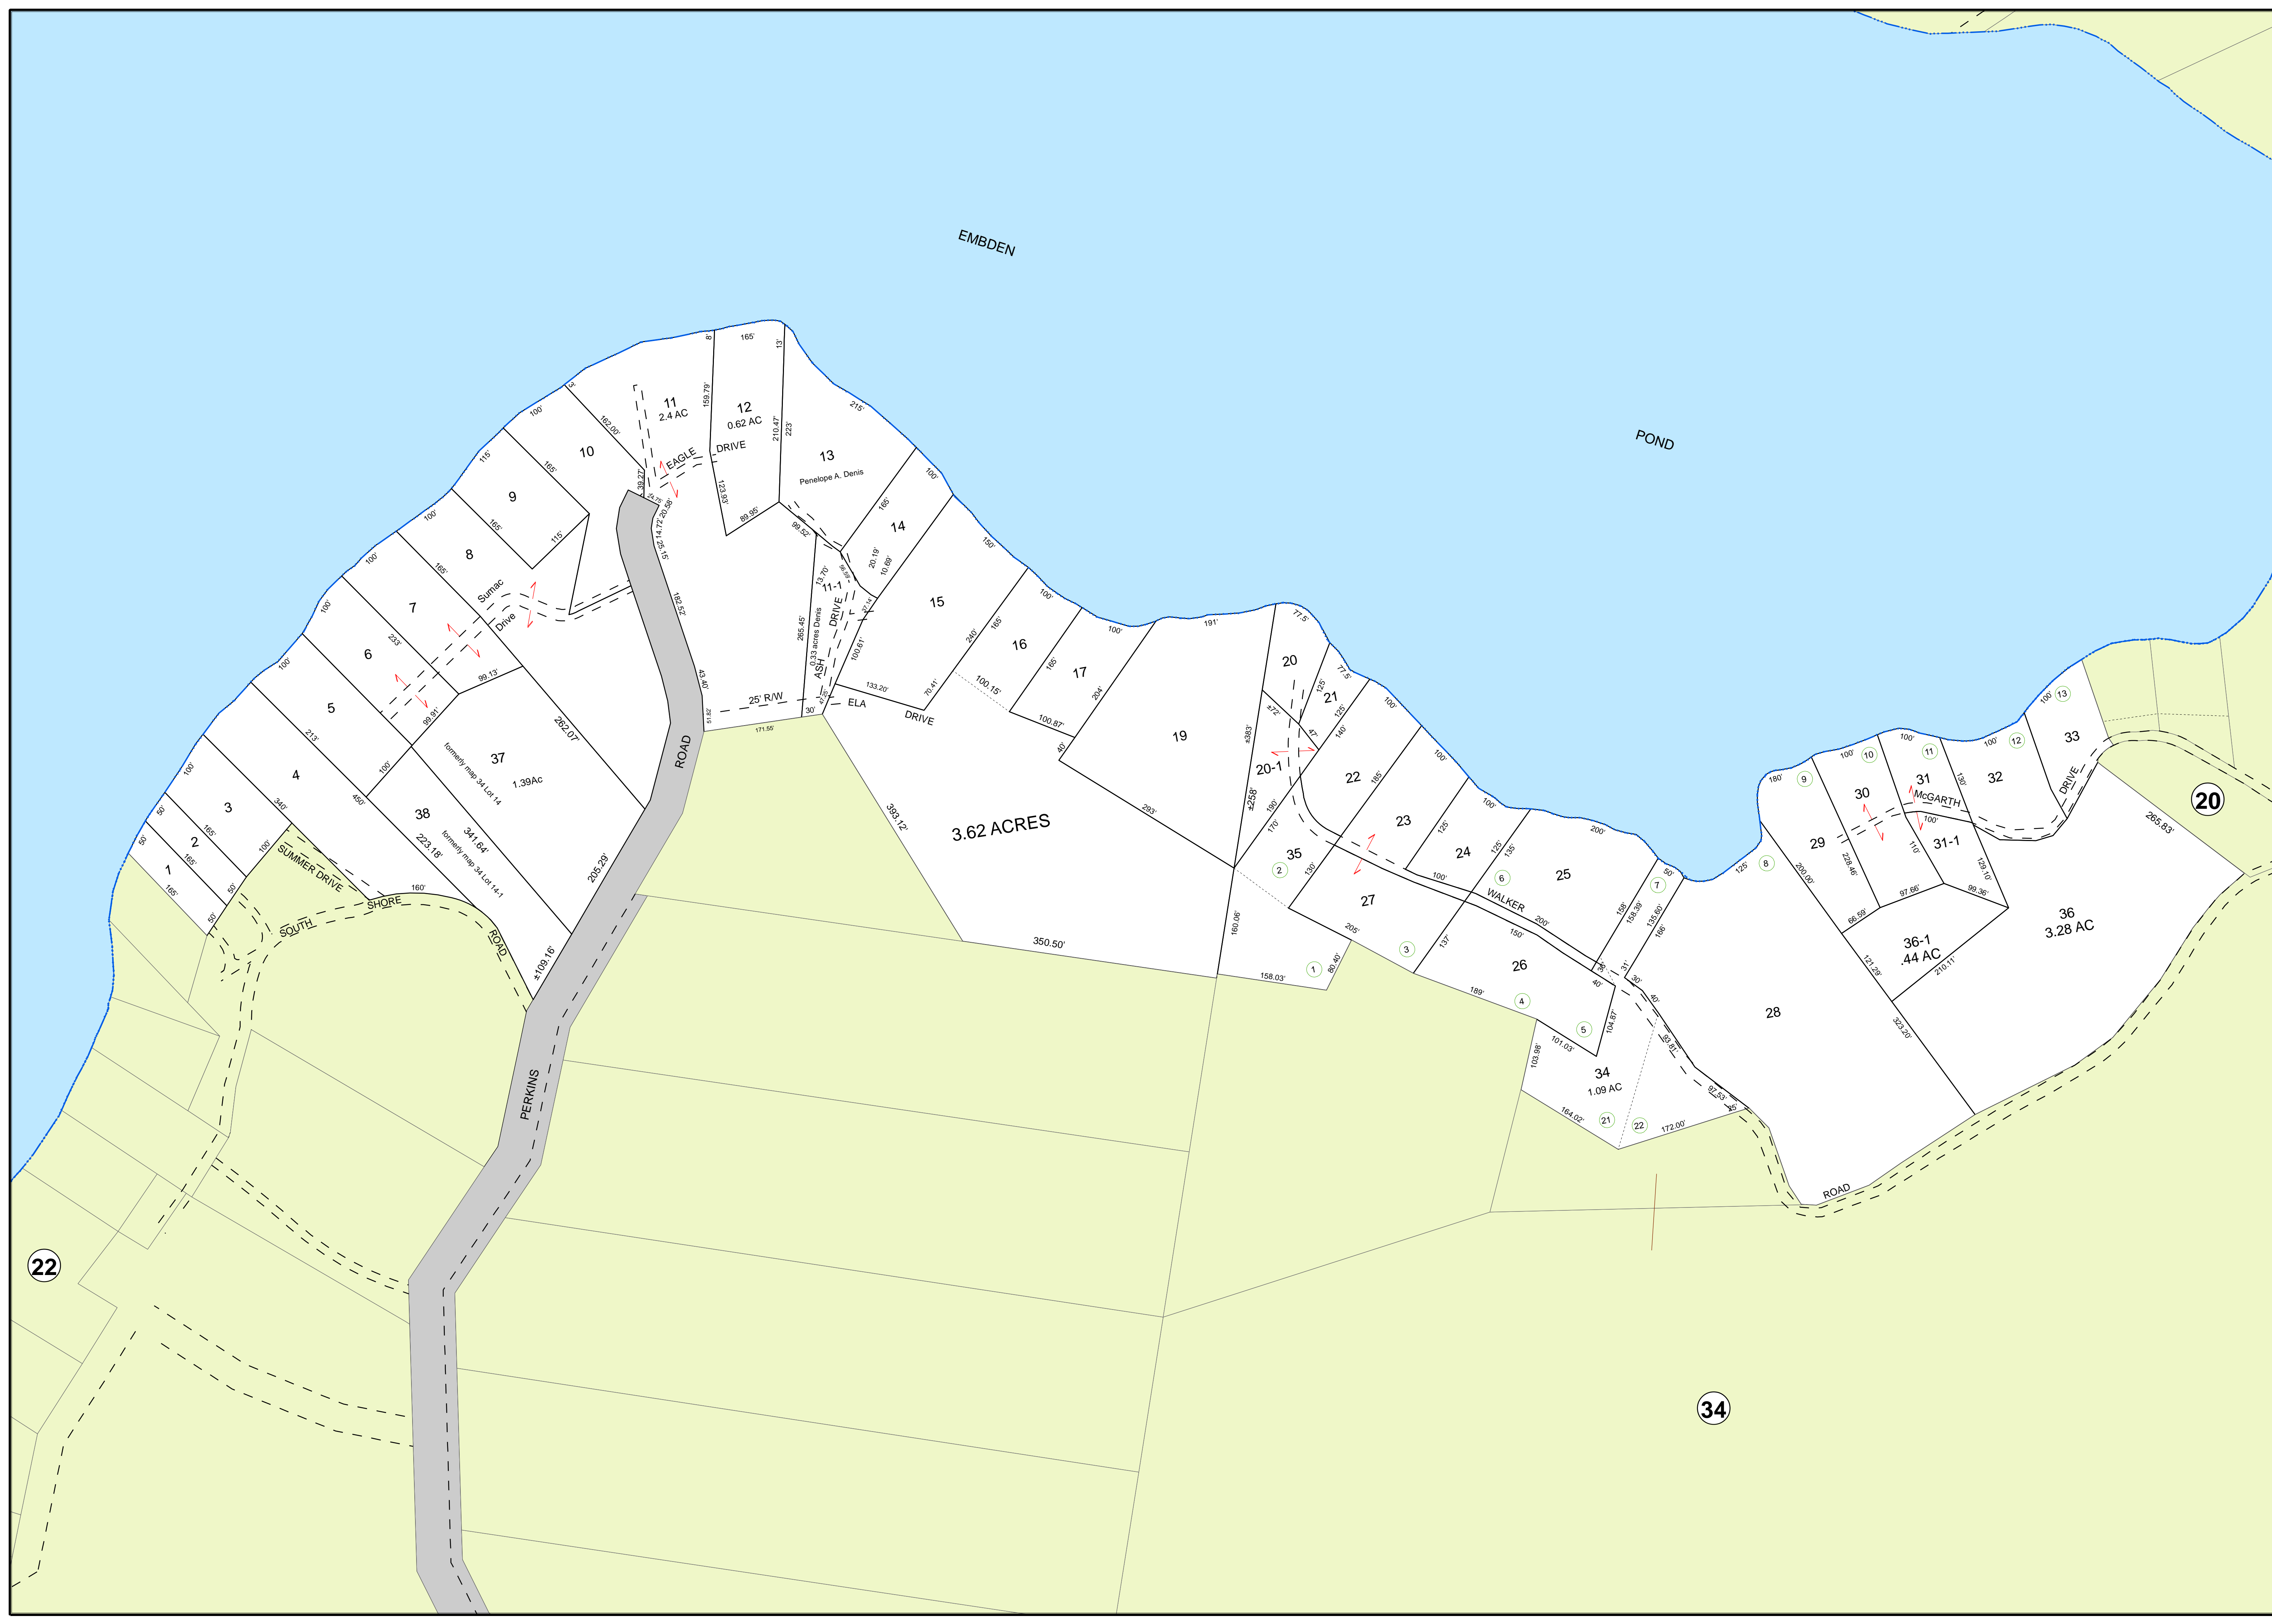

TOWN OF
EMBDEN

SOMERSET COUNTY
MAINE

LEGEND

- Water_Line
- Marsh_Line
- Easement_Line
- Ghost_Line

For Assessment Purposes.
Not to be used for conveyances.

Maps originally compiled by
Sackett & Brake Survey.
Digitally updated thru April 1, 2019
By
Eastern Mapping Services
Newburgh, Maine
207-234-2777

Map 21

Printed: 8/14/2019
Issued: 4/1/2019

22

34

20