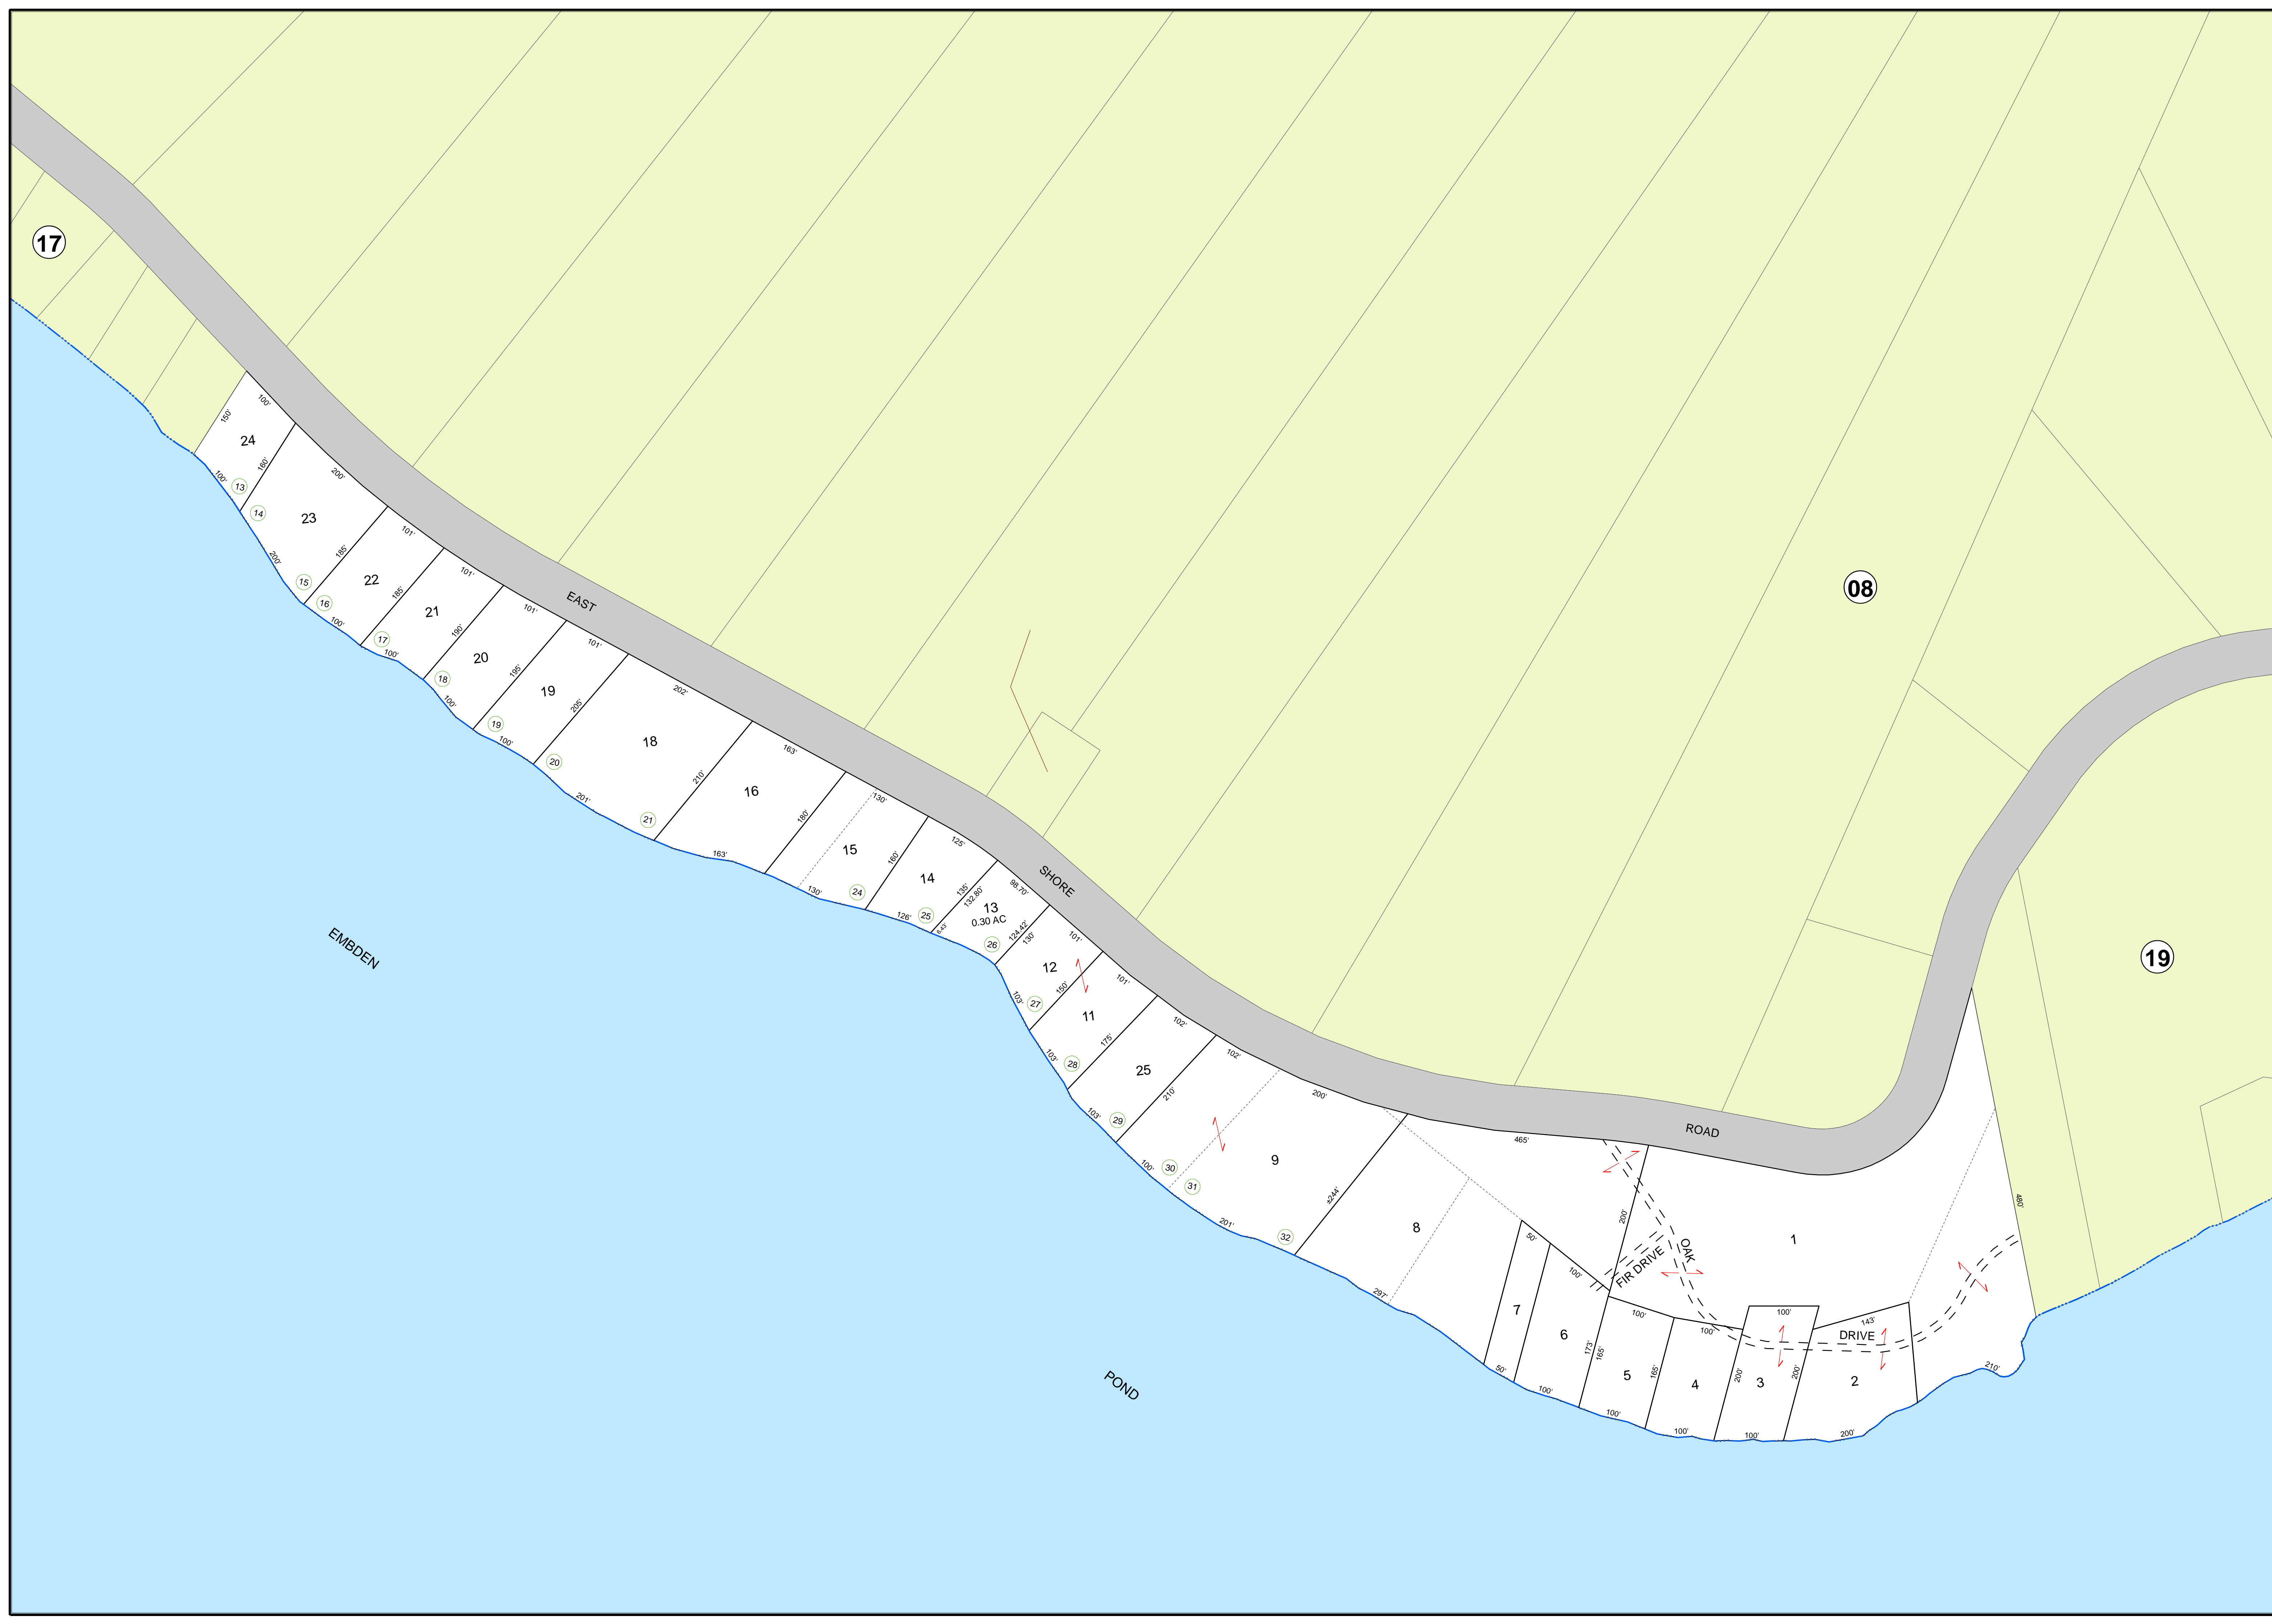

TOWN OF
EMBDEN

SOMERSET COUNTY
MAINE

LEGEND

- Water_Line
- Marsh_Line
- Easement_Line
- Ghost_Line

For Assessment Purposes.
Not to be used for conveyances.

Maps originally compiled by
Sackett & Brake Survey.
Digitally updated thru April 1, 2019
By
Eastern Mapping Services
Newburgh, Maine
207-234-2777

Map 18

Printed: 8/14/2019
Issued: 4/1/2019

17

08

19

EMBDEN

POND

EAST

SHORE

ROAD

FIR DRIVE

OAK

DRIVE

24
23
22
21
20
19
18
17
16
15
14
13
12
11
10
9
8
7
6
5
4
3
2

13
0.30 AC