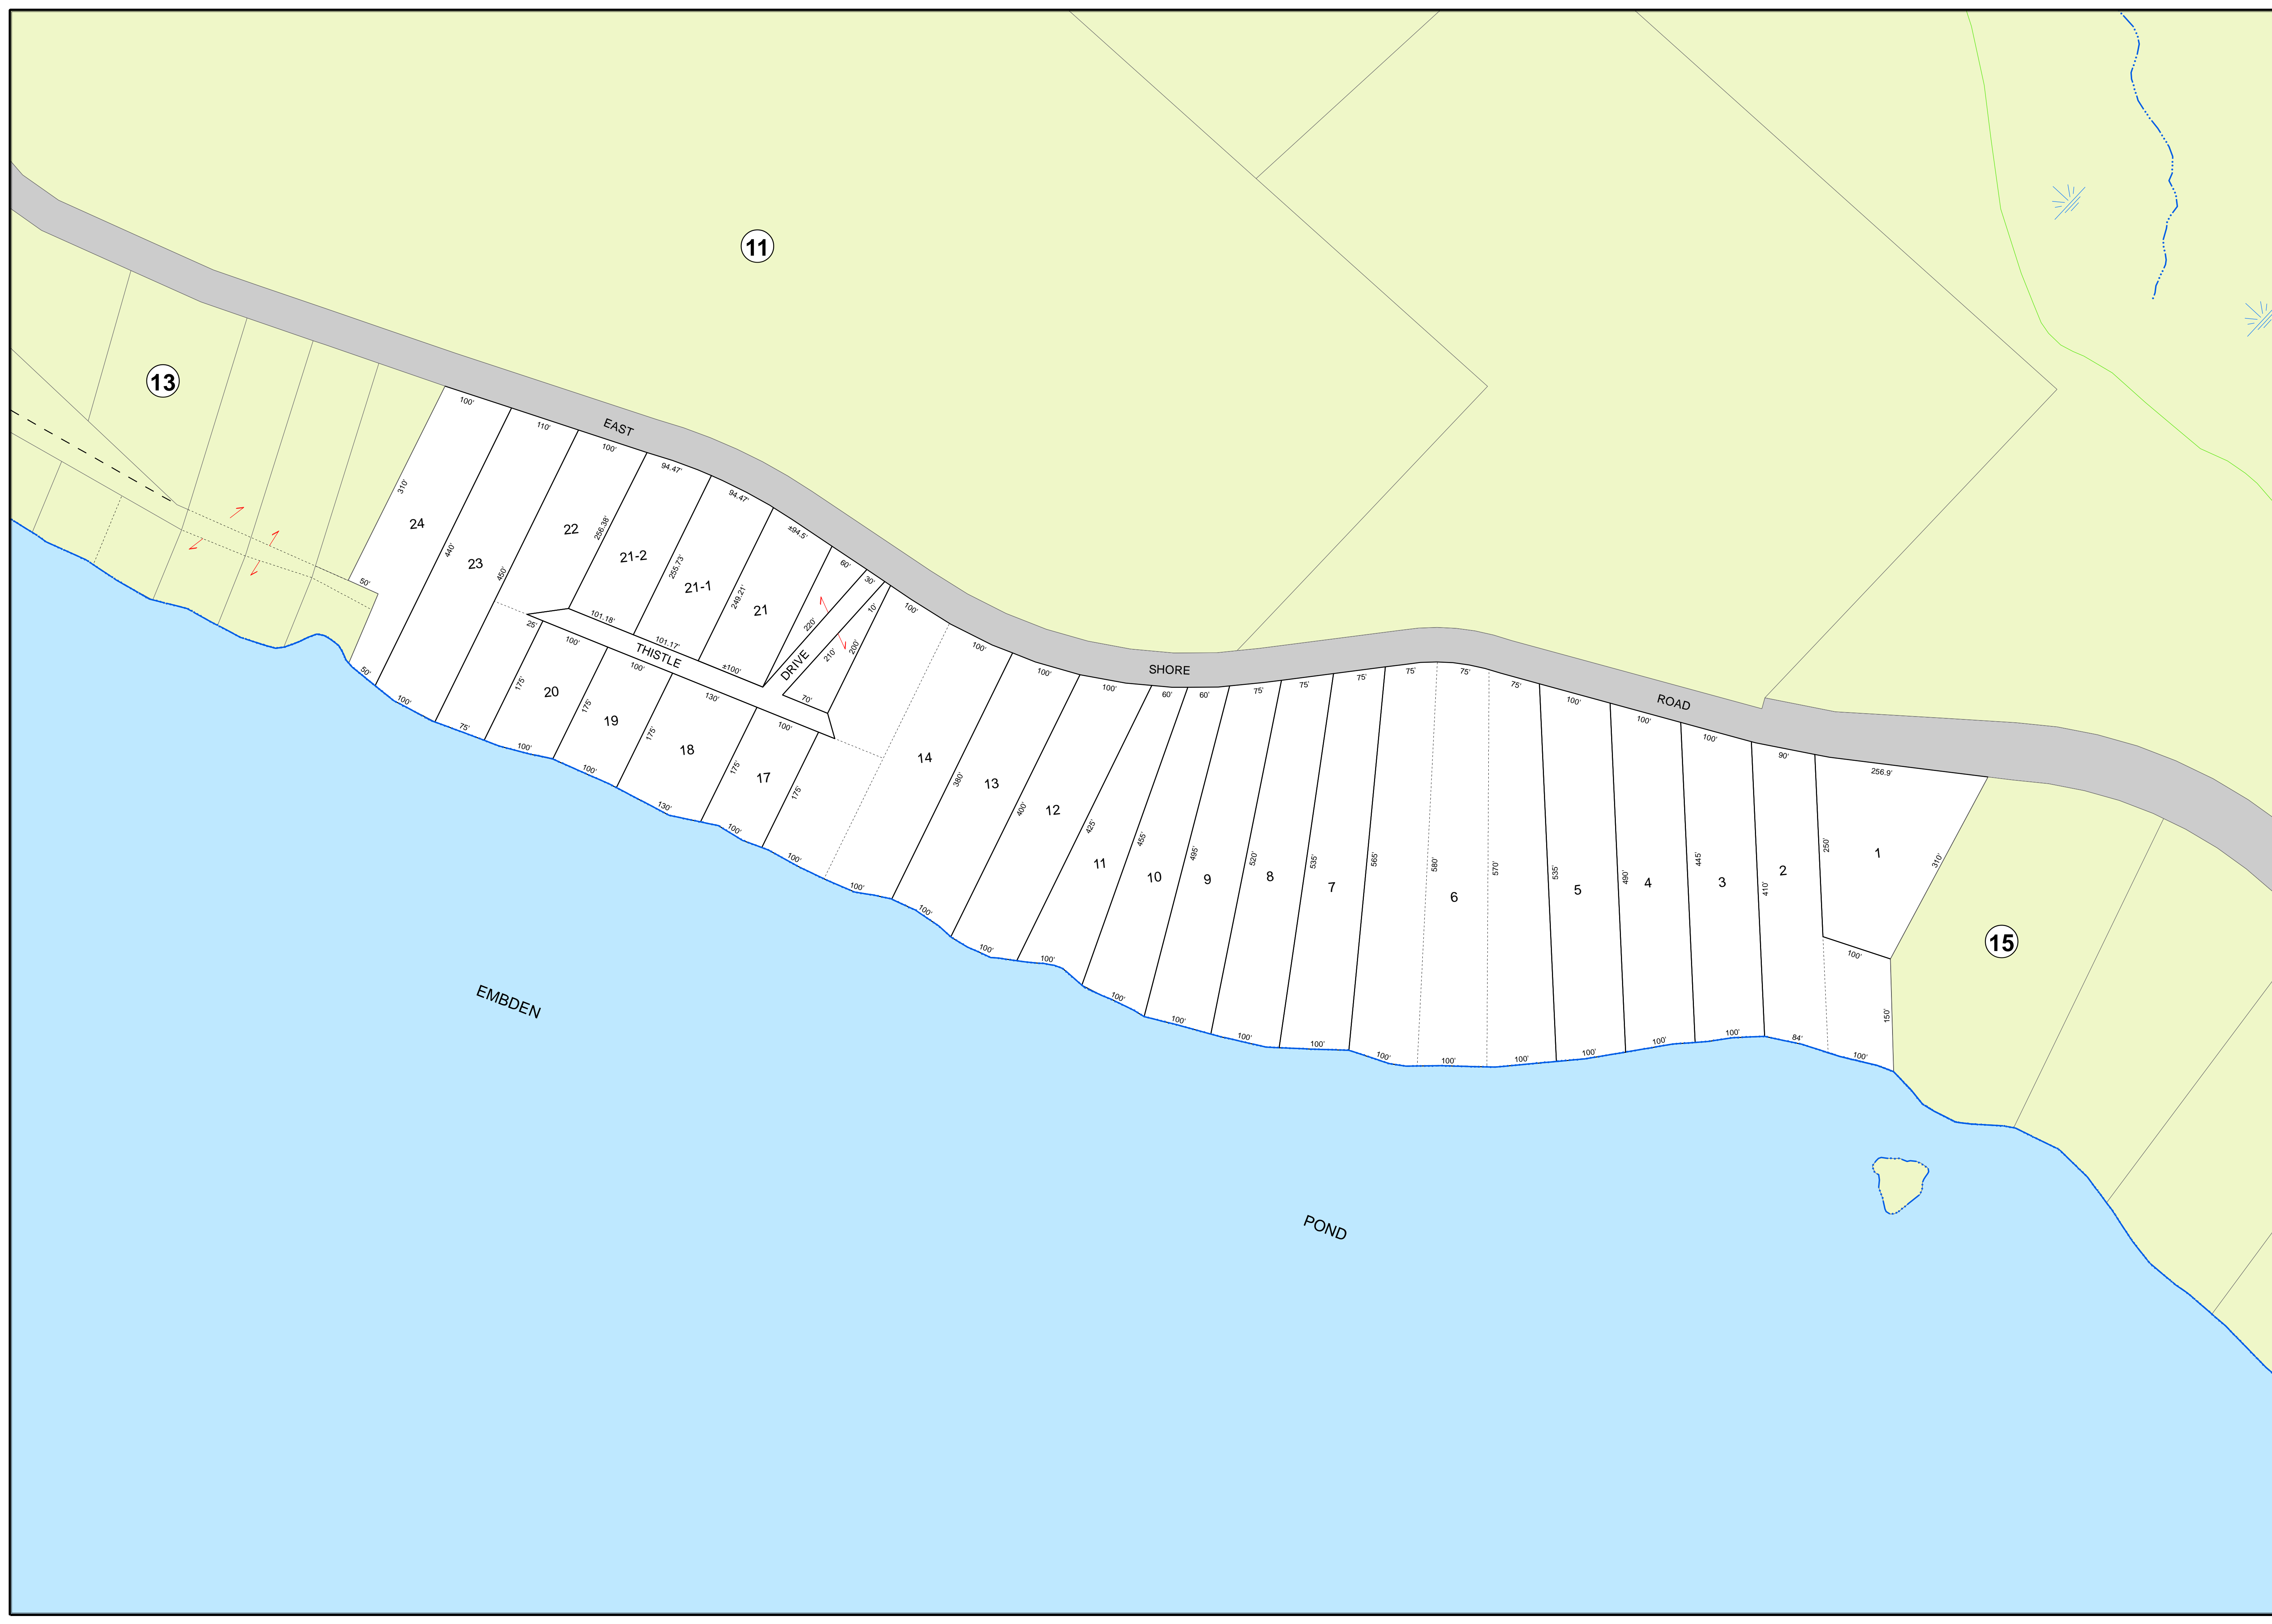

TOWN OF  
**EMBDEN**

SOMERSET COUNTY  
MAINE

**LEGEND**

- Water\_Line
- Marsh\_Line
- Easement\_Line
- Ghost\_Line

For Assessment Purposes.  
Not to be used for conveyances.

Maps originally compiled by  
Sackett & Brake Survey.  
Digitally updated thru April 1, 2019  
By  
Eastern Mapping Services  
Newburgh, Maine  
207-234-2777

**Map 14**

Printed: 8/14/2019  
Issued: 4/1/2019

11

13

15

EMBDEN

POND

EAST

SHORE

ROAD

THISTLE

DRIVE

24

23

22

21-2

21-1

21

20

19

18

17

14

13