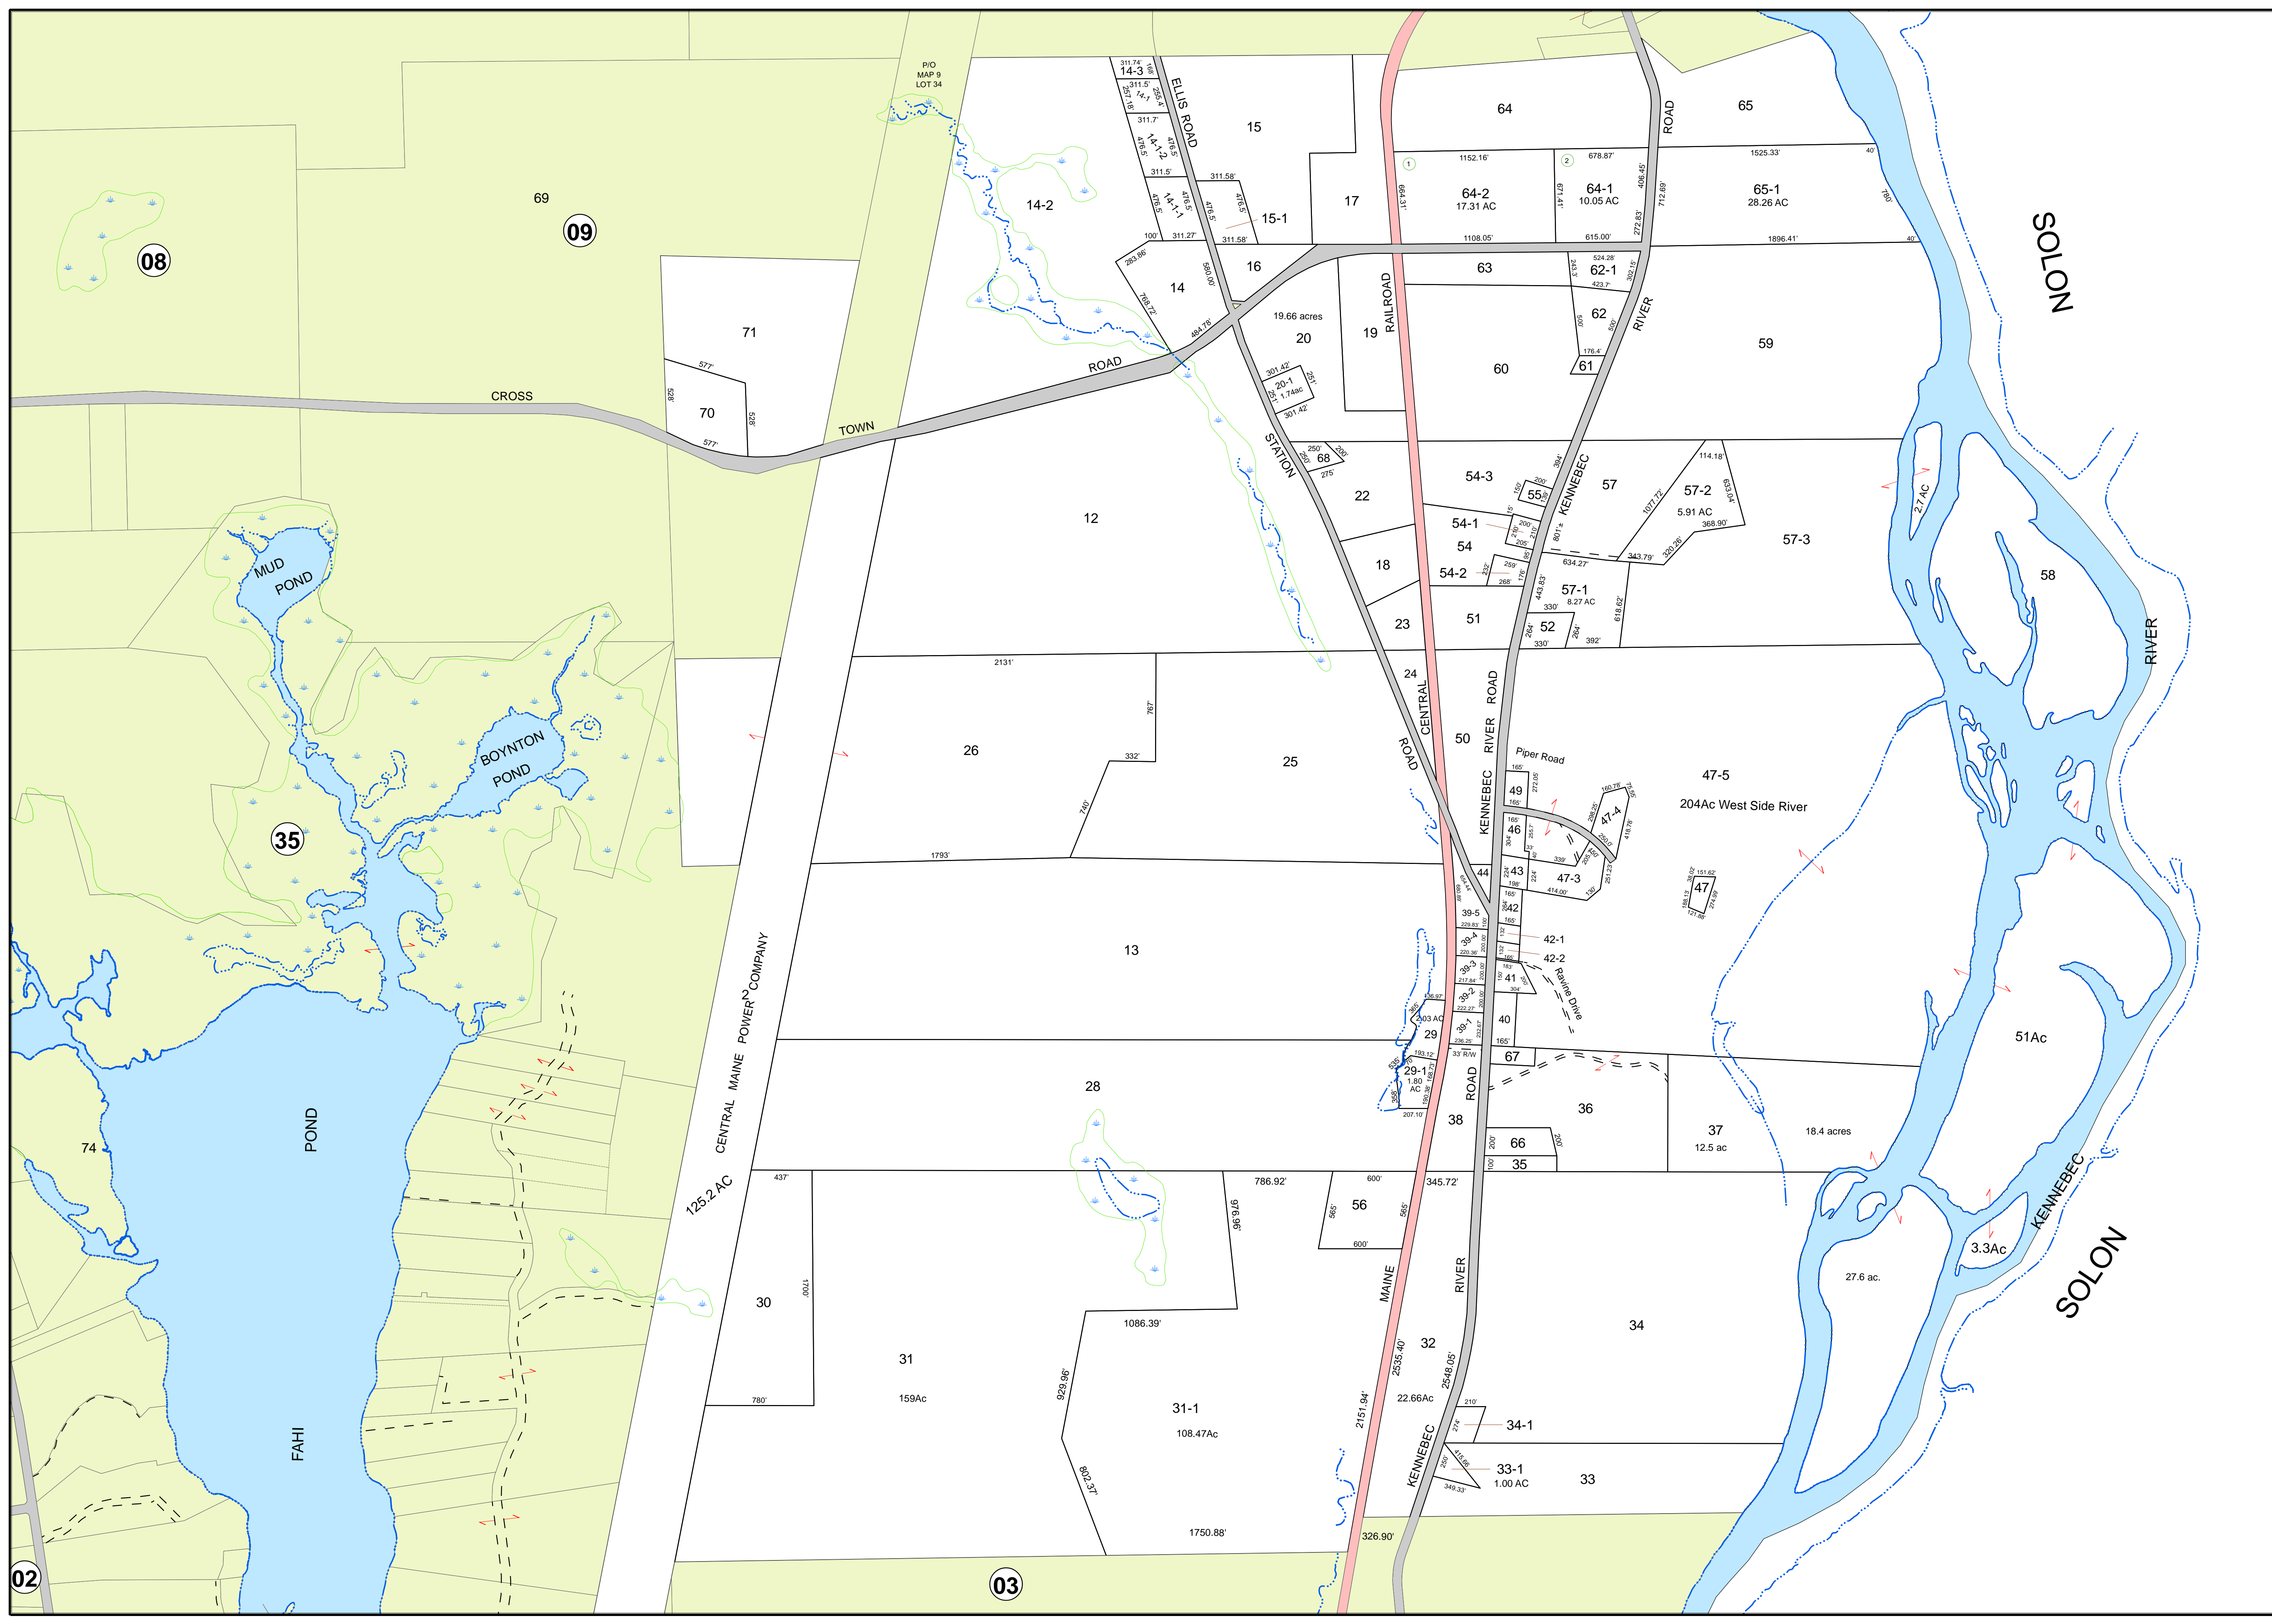

TOWN OF
EMBDEN

SOMERSET COUNTY
MAINE

LEGEND

- Water_Line
- Marsh_Line
- Easement_Line
- Ghost_Line

For Assessment Purposes.
Not to be used for conveyances.

Maps originally compiled by
Sackett & Brake Survey.
Digitally updated thru April 1, 2019
By
Eastern Mapping Services
Newburgh, Maine
207-234-2777

Map 06

Printed: 8/14/2019
Issued: 4/1/2019

08

09

02

03