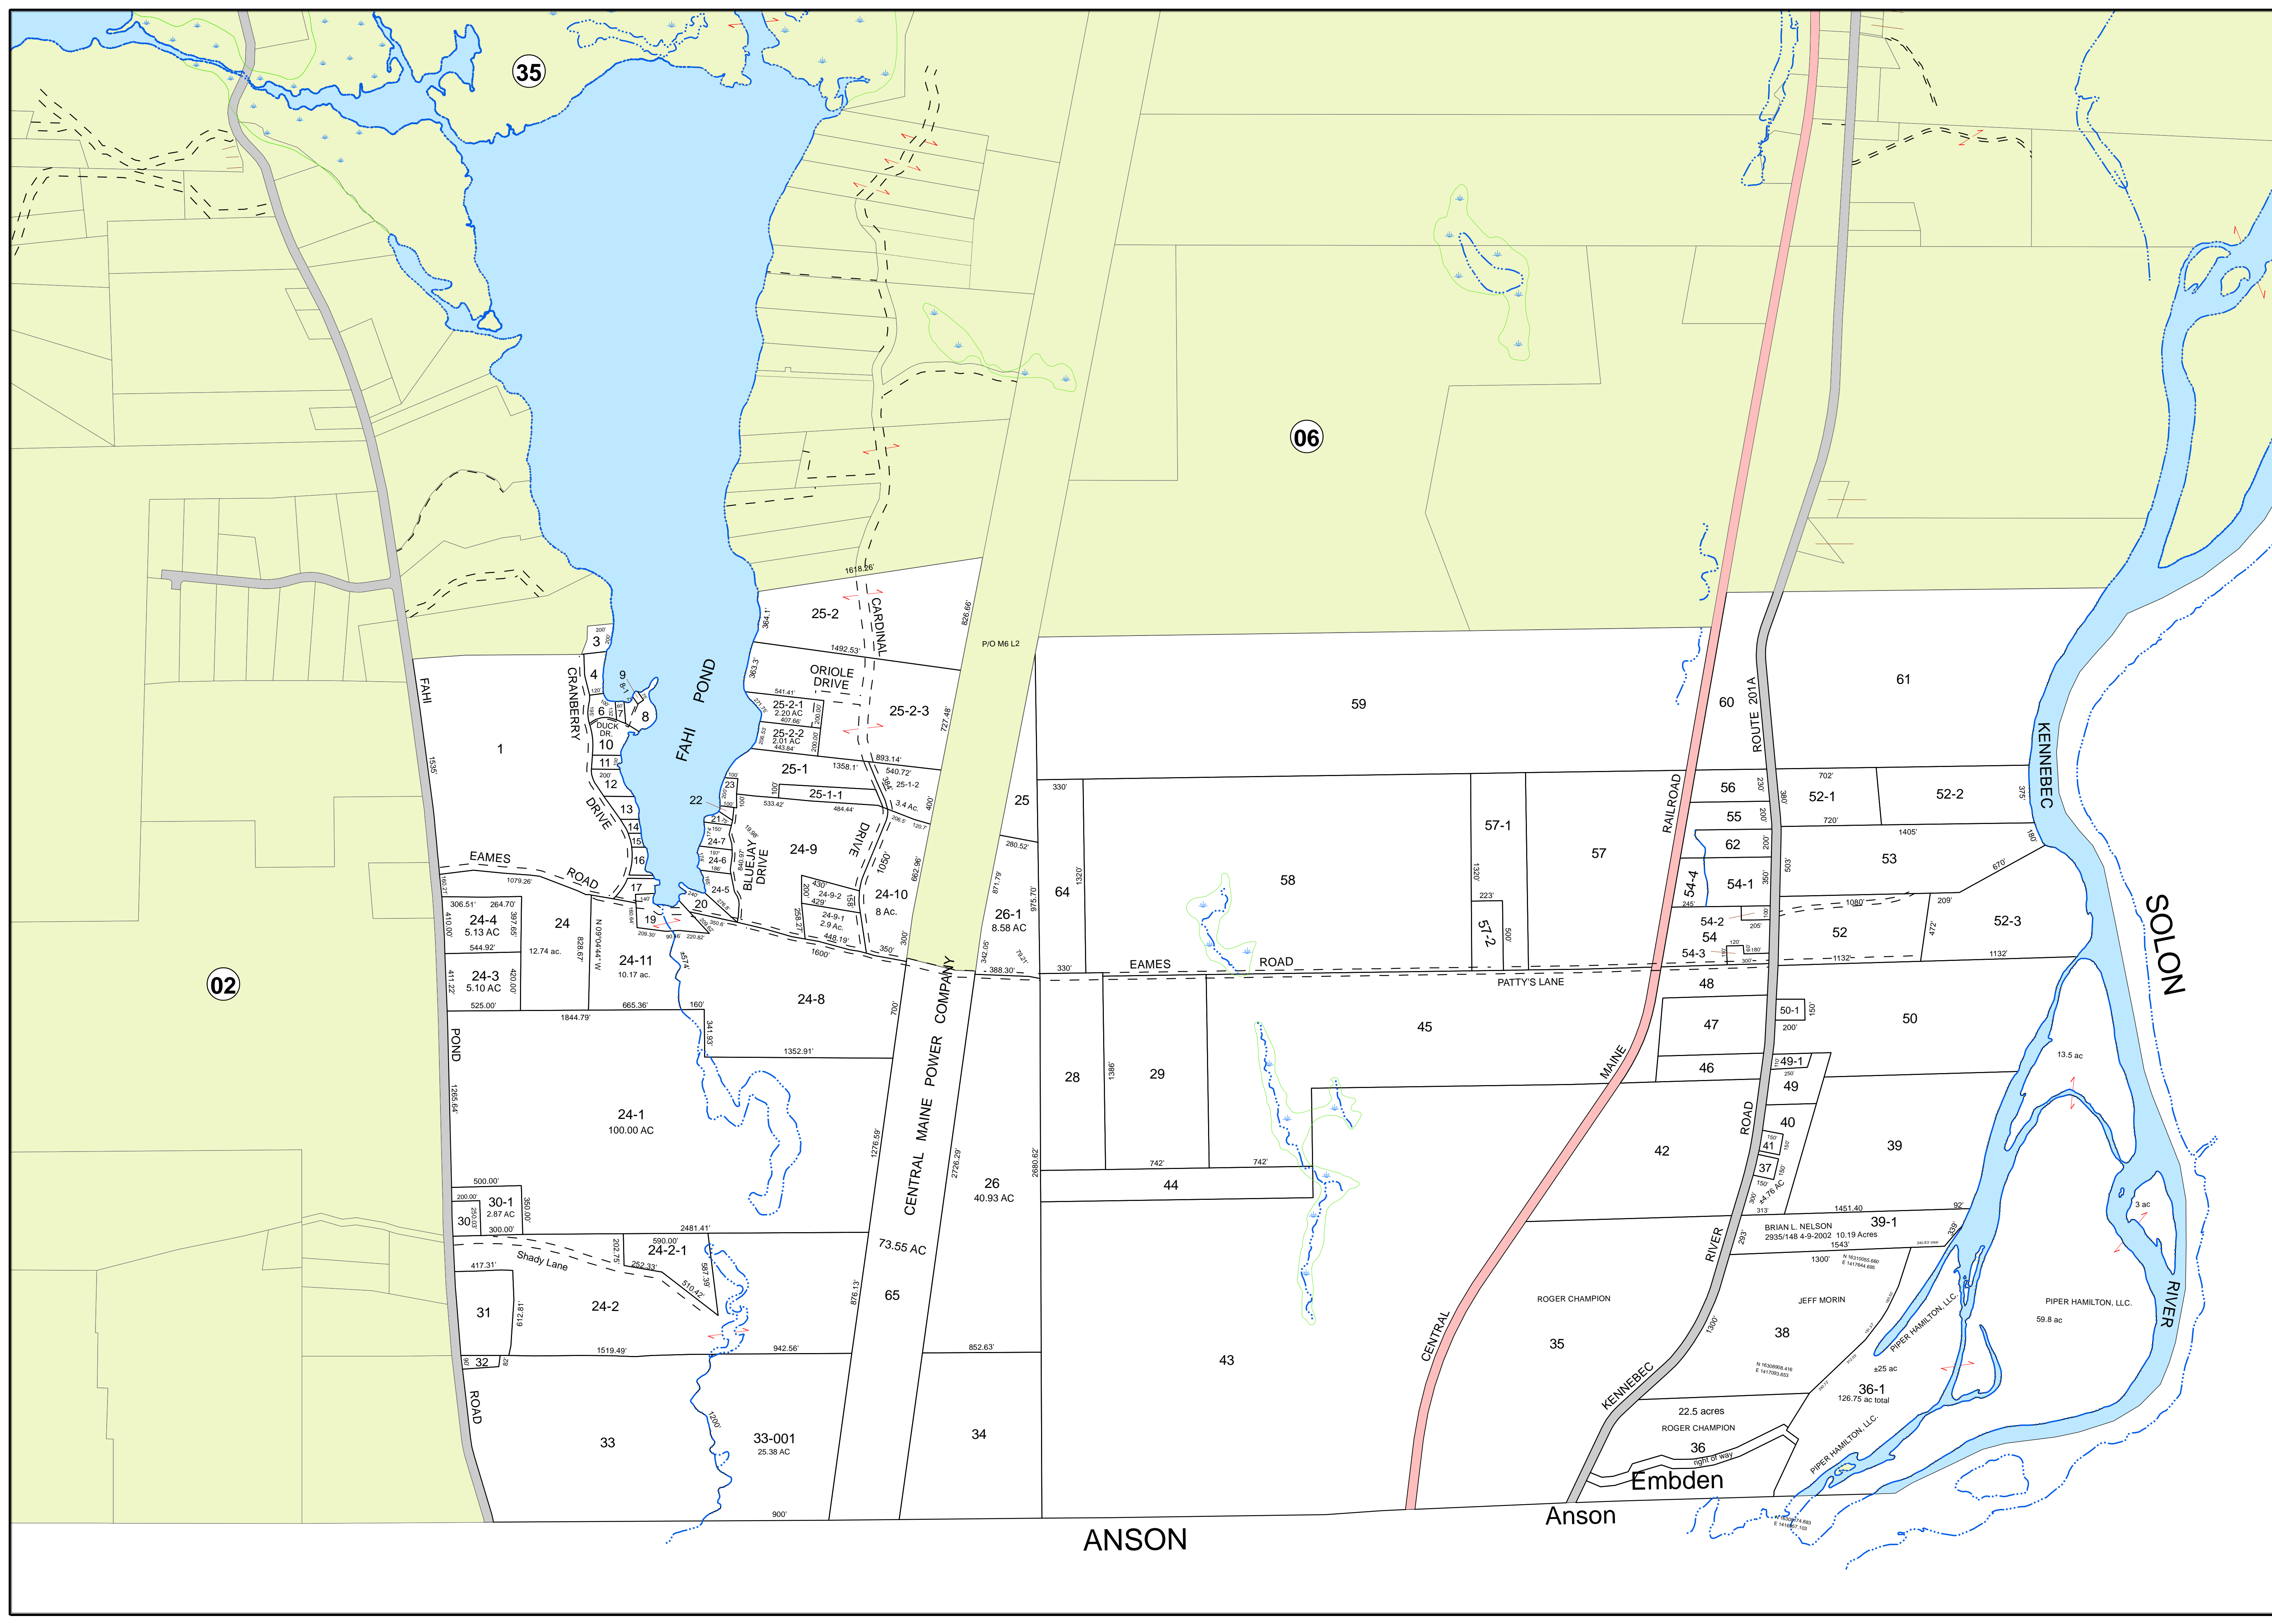

TOWN OF
EMBDEN

SOMERSET COUNTY
MAINE

LEGEND

- Water_Line
- Marsh_Line
- Easement_Line
- Ghost_Line

For Assessment Purposes.
Not to be used for conveyances.

Maps originally compiled by
Sackett & Brake Survey.
Digitally updated thru April 1, 2019
By
Eastern Mapping Services
Newburgh, Maine
207-234-2777

Map 03

Printed: 8/14/2019
Issued: 4/1/2019

ANSON

Anson

Embden