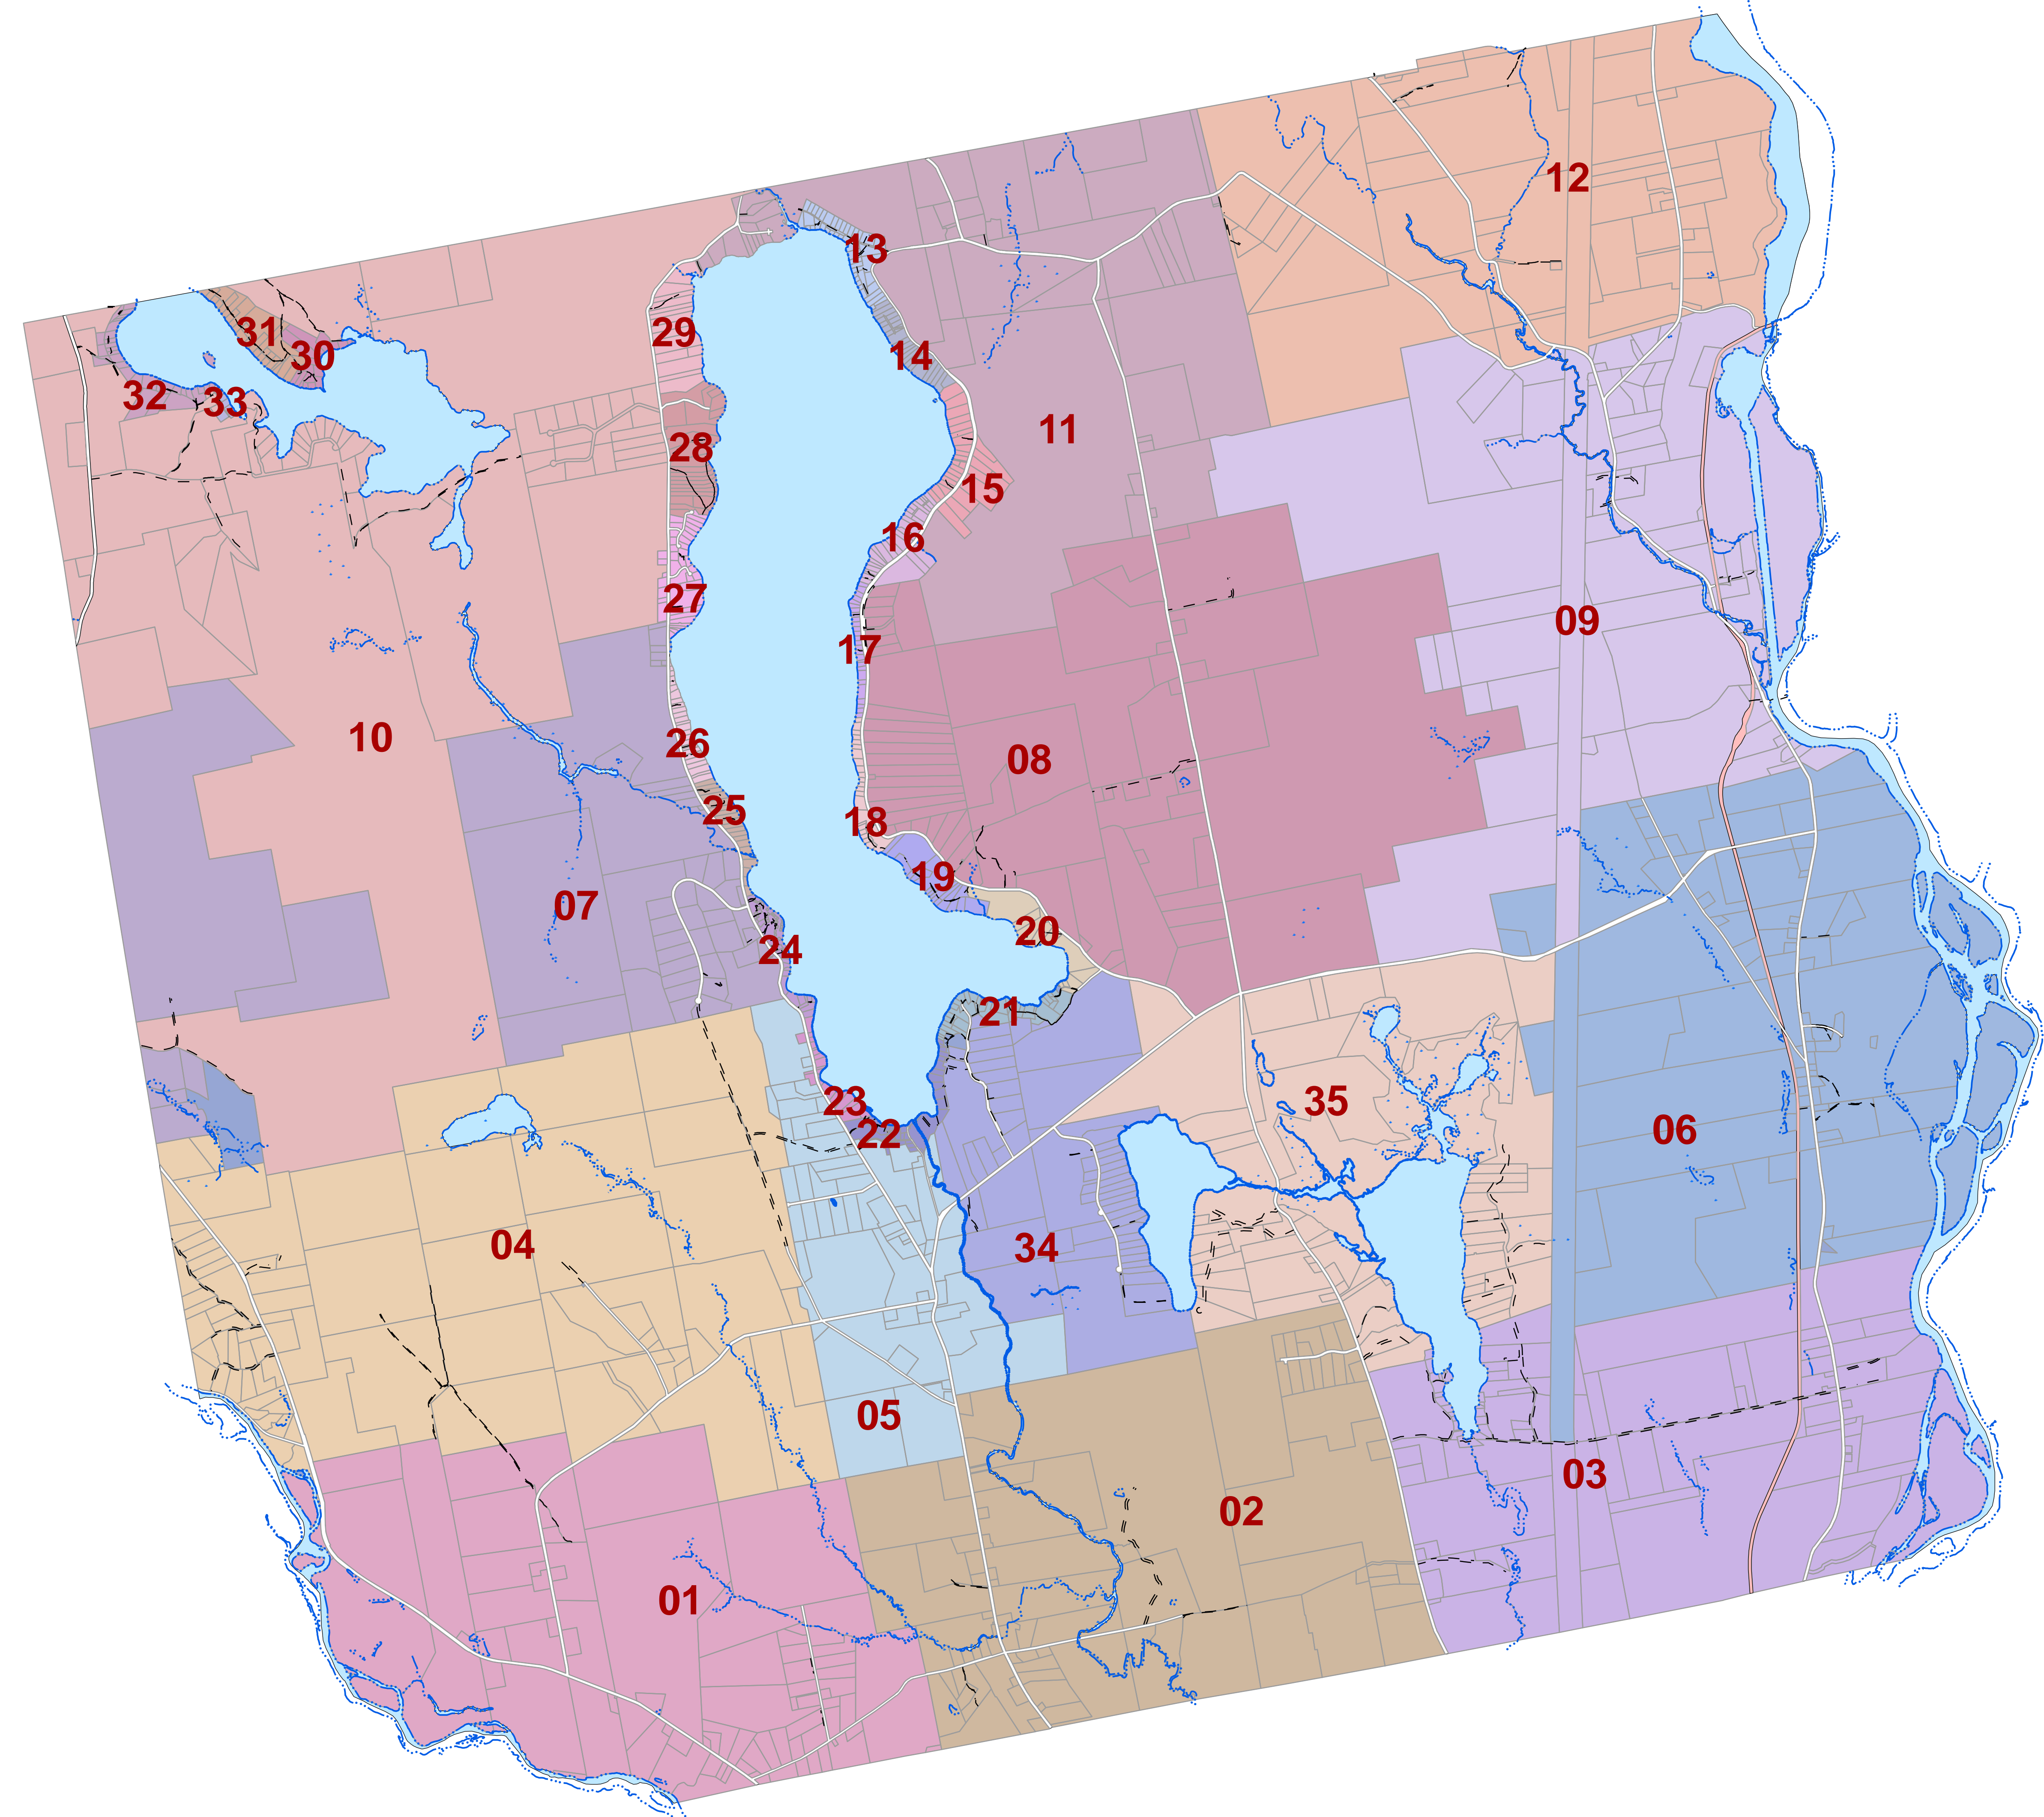

TOWN OF  
**EMBDEN**

SOMERSET COUNTY  
MAINE

For Assessment Purposes.  
Not to be used for conveyances.

Maps originally compiled by  
Sackett & Brake Survey.  
Digitally updated thru April 1, 2019  
By  
Eastern Mapping Services  
Newburgh, Maine  
207-234-2777

**INDEX**

Printed: 8/14/2019  
Issued: 4/1/2019