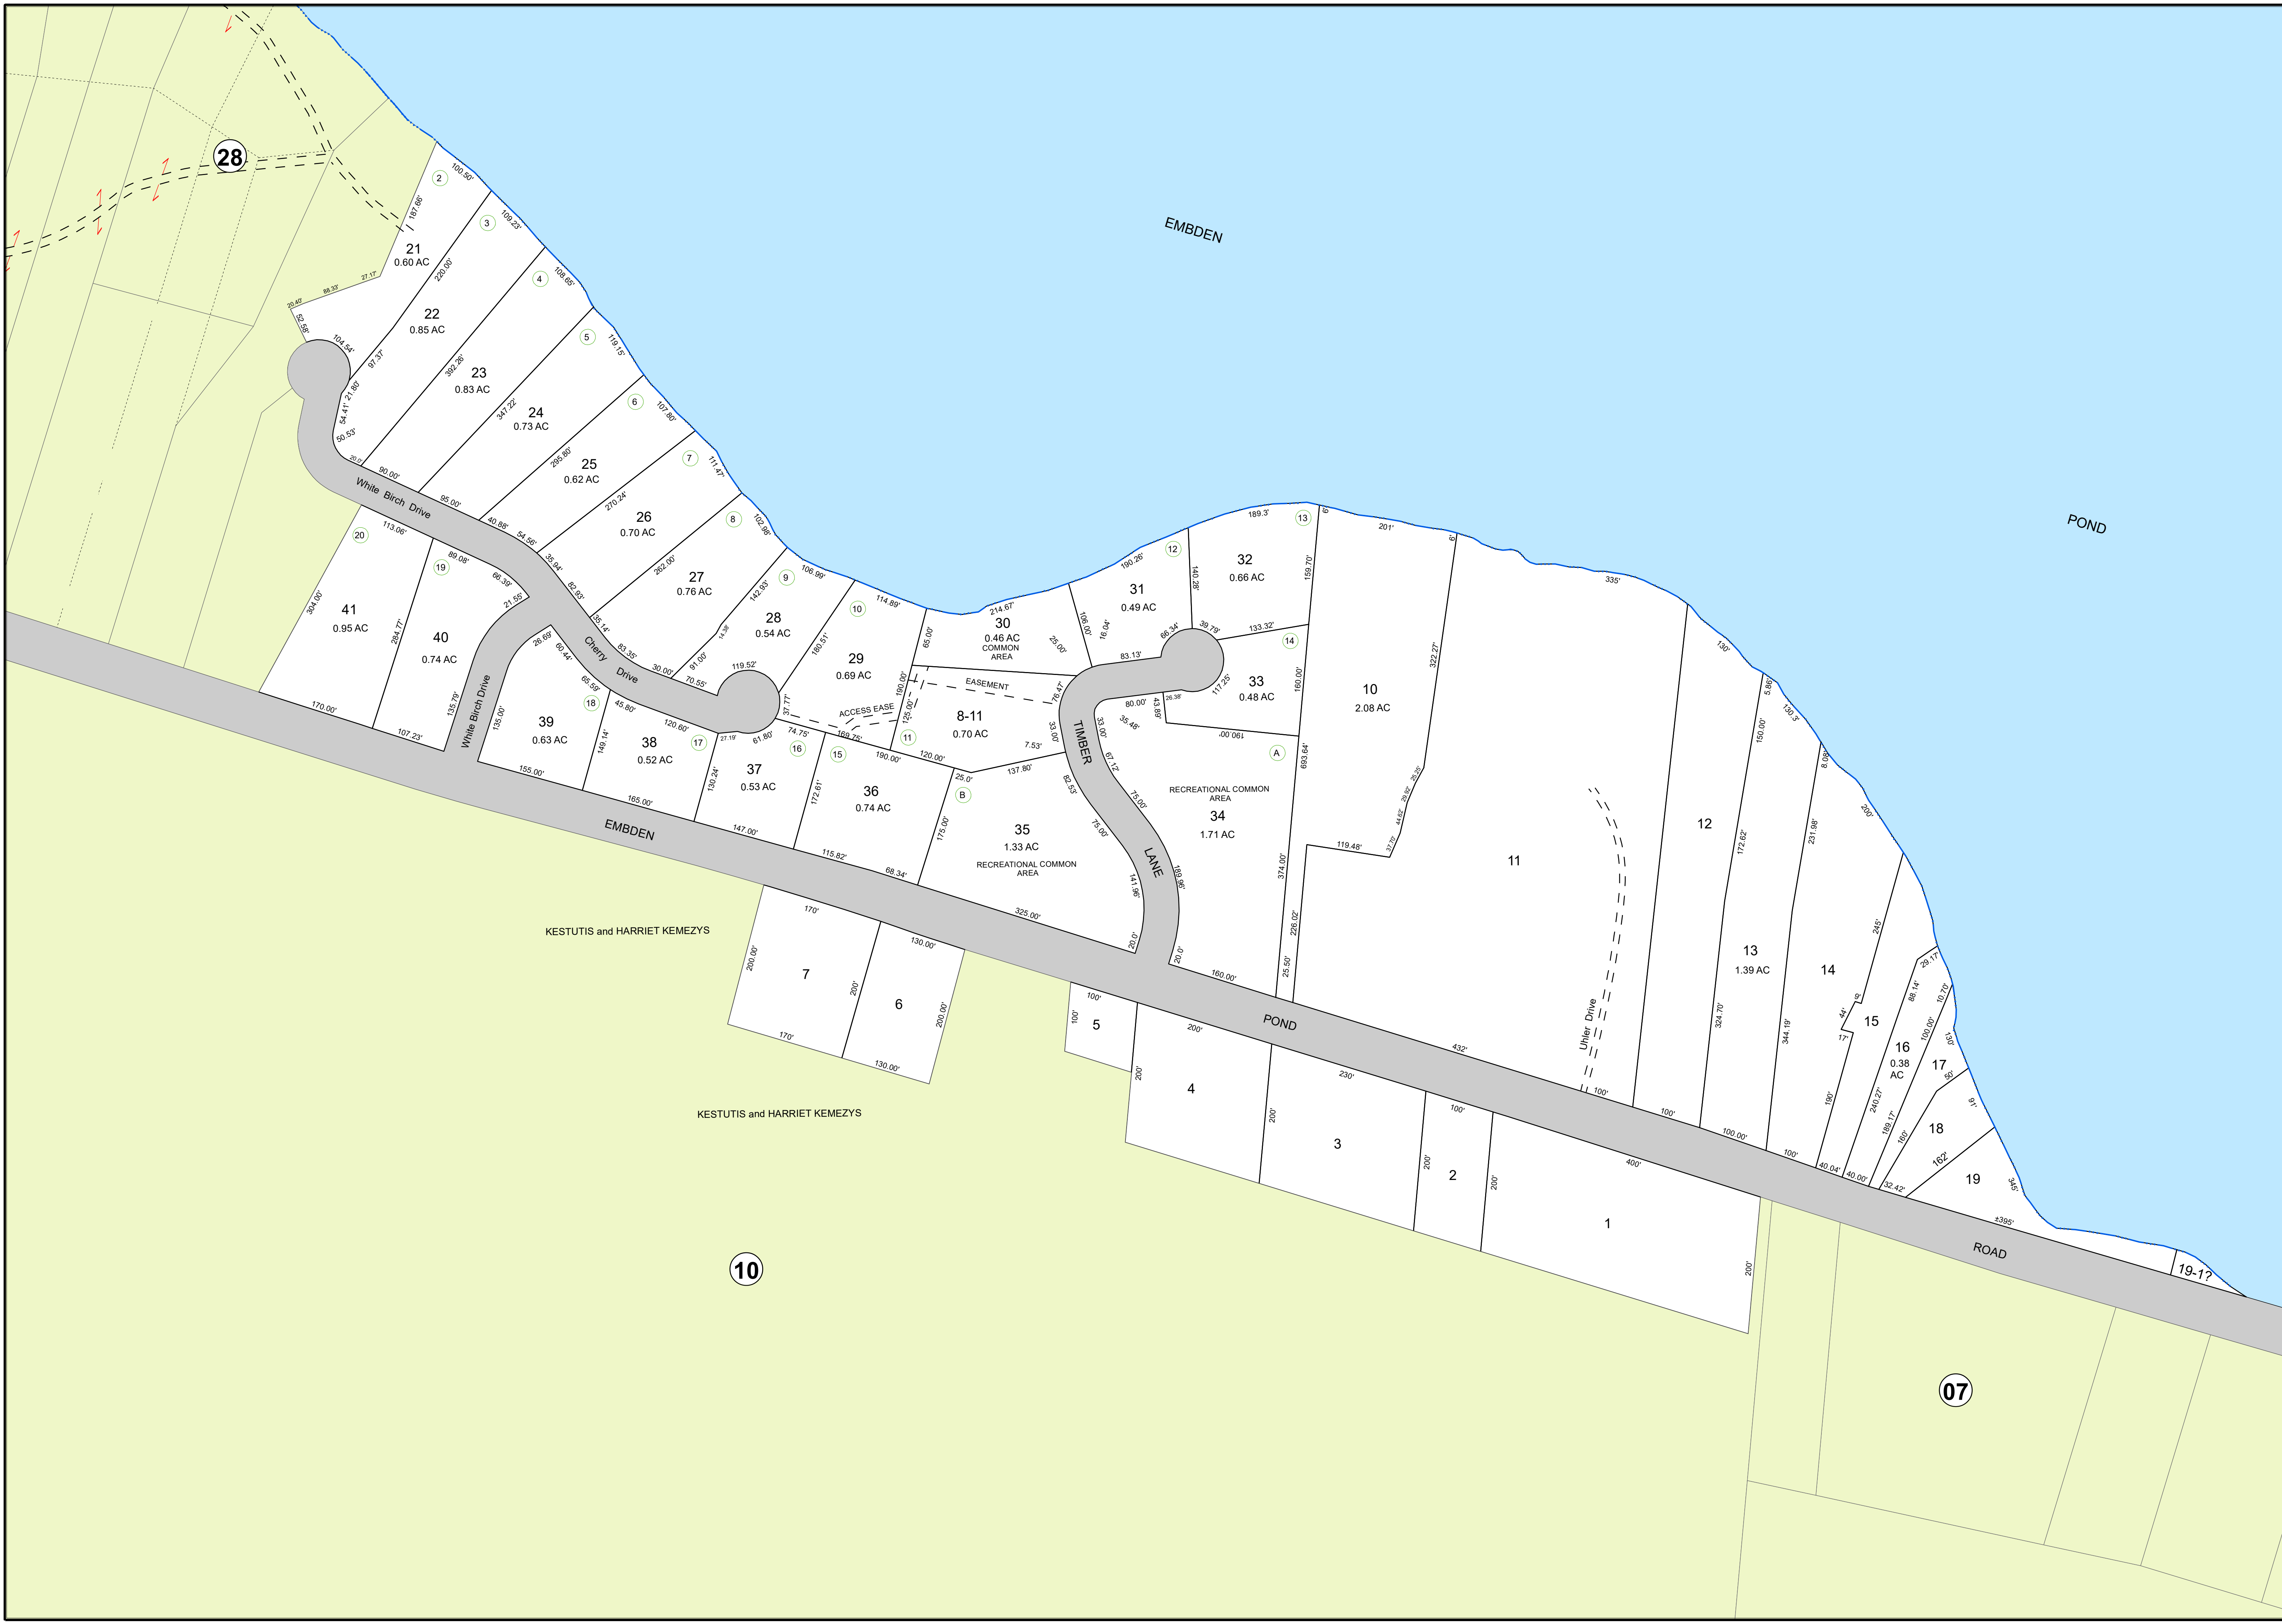

TOWN OF
EMBDEN

SOMERSET COUNTY
MAINE

LEGEND

- Water_Line
- Marsh_Line
- Easement_Line
- Ghost_Line

For Assessment Purposes.
Not to be used for conveyances.

Maps originally compiled by
Sackett & Brake Survey.
Digitally updated thru April 1, 2017
By
Eastern Mapping Services
Newburgh, Maine
207-234-2777

Map 27

Printed: 8/30/2017
Issued: 4/1/2017

28

21
0.60 AC

22
0.85 AC

23
0.83 AC

24
0.73 AC

25
0.62 AC

POND

POND

ROAD

White Birch Drive

White Birch Drive

EMBDEN

Cherry Drive

TIMBER LANE