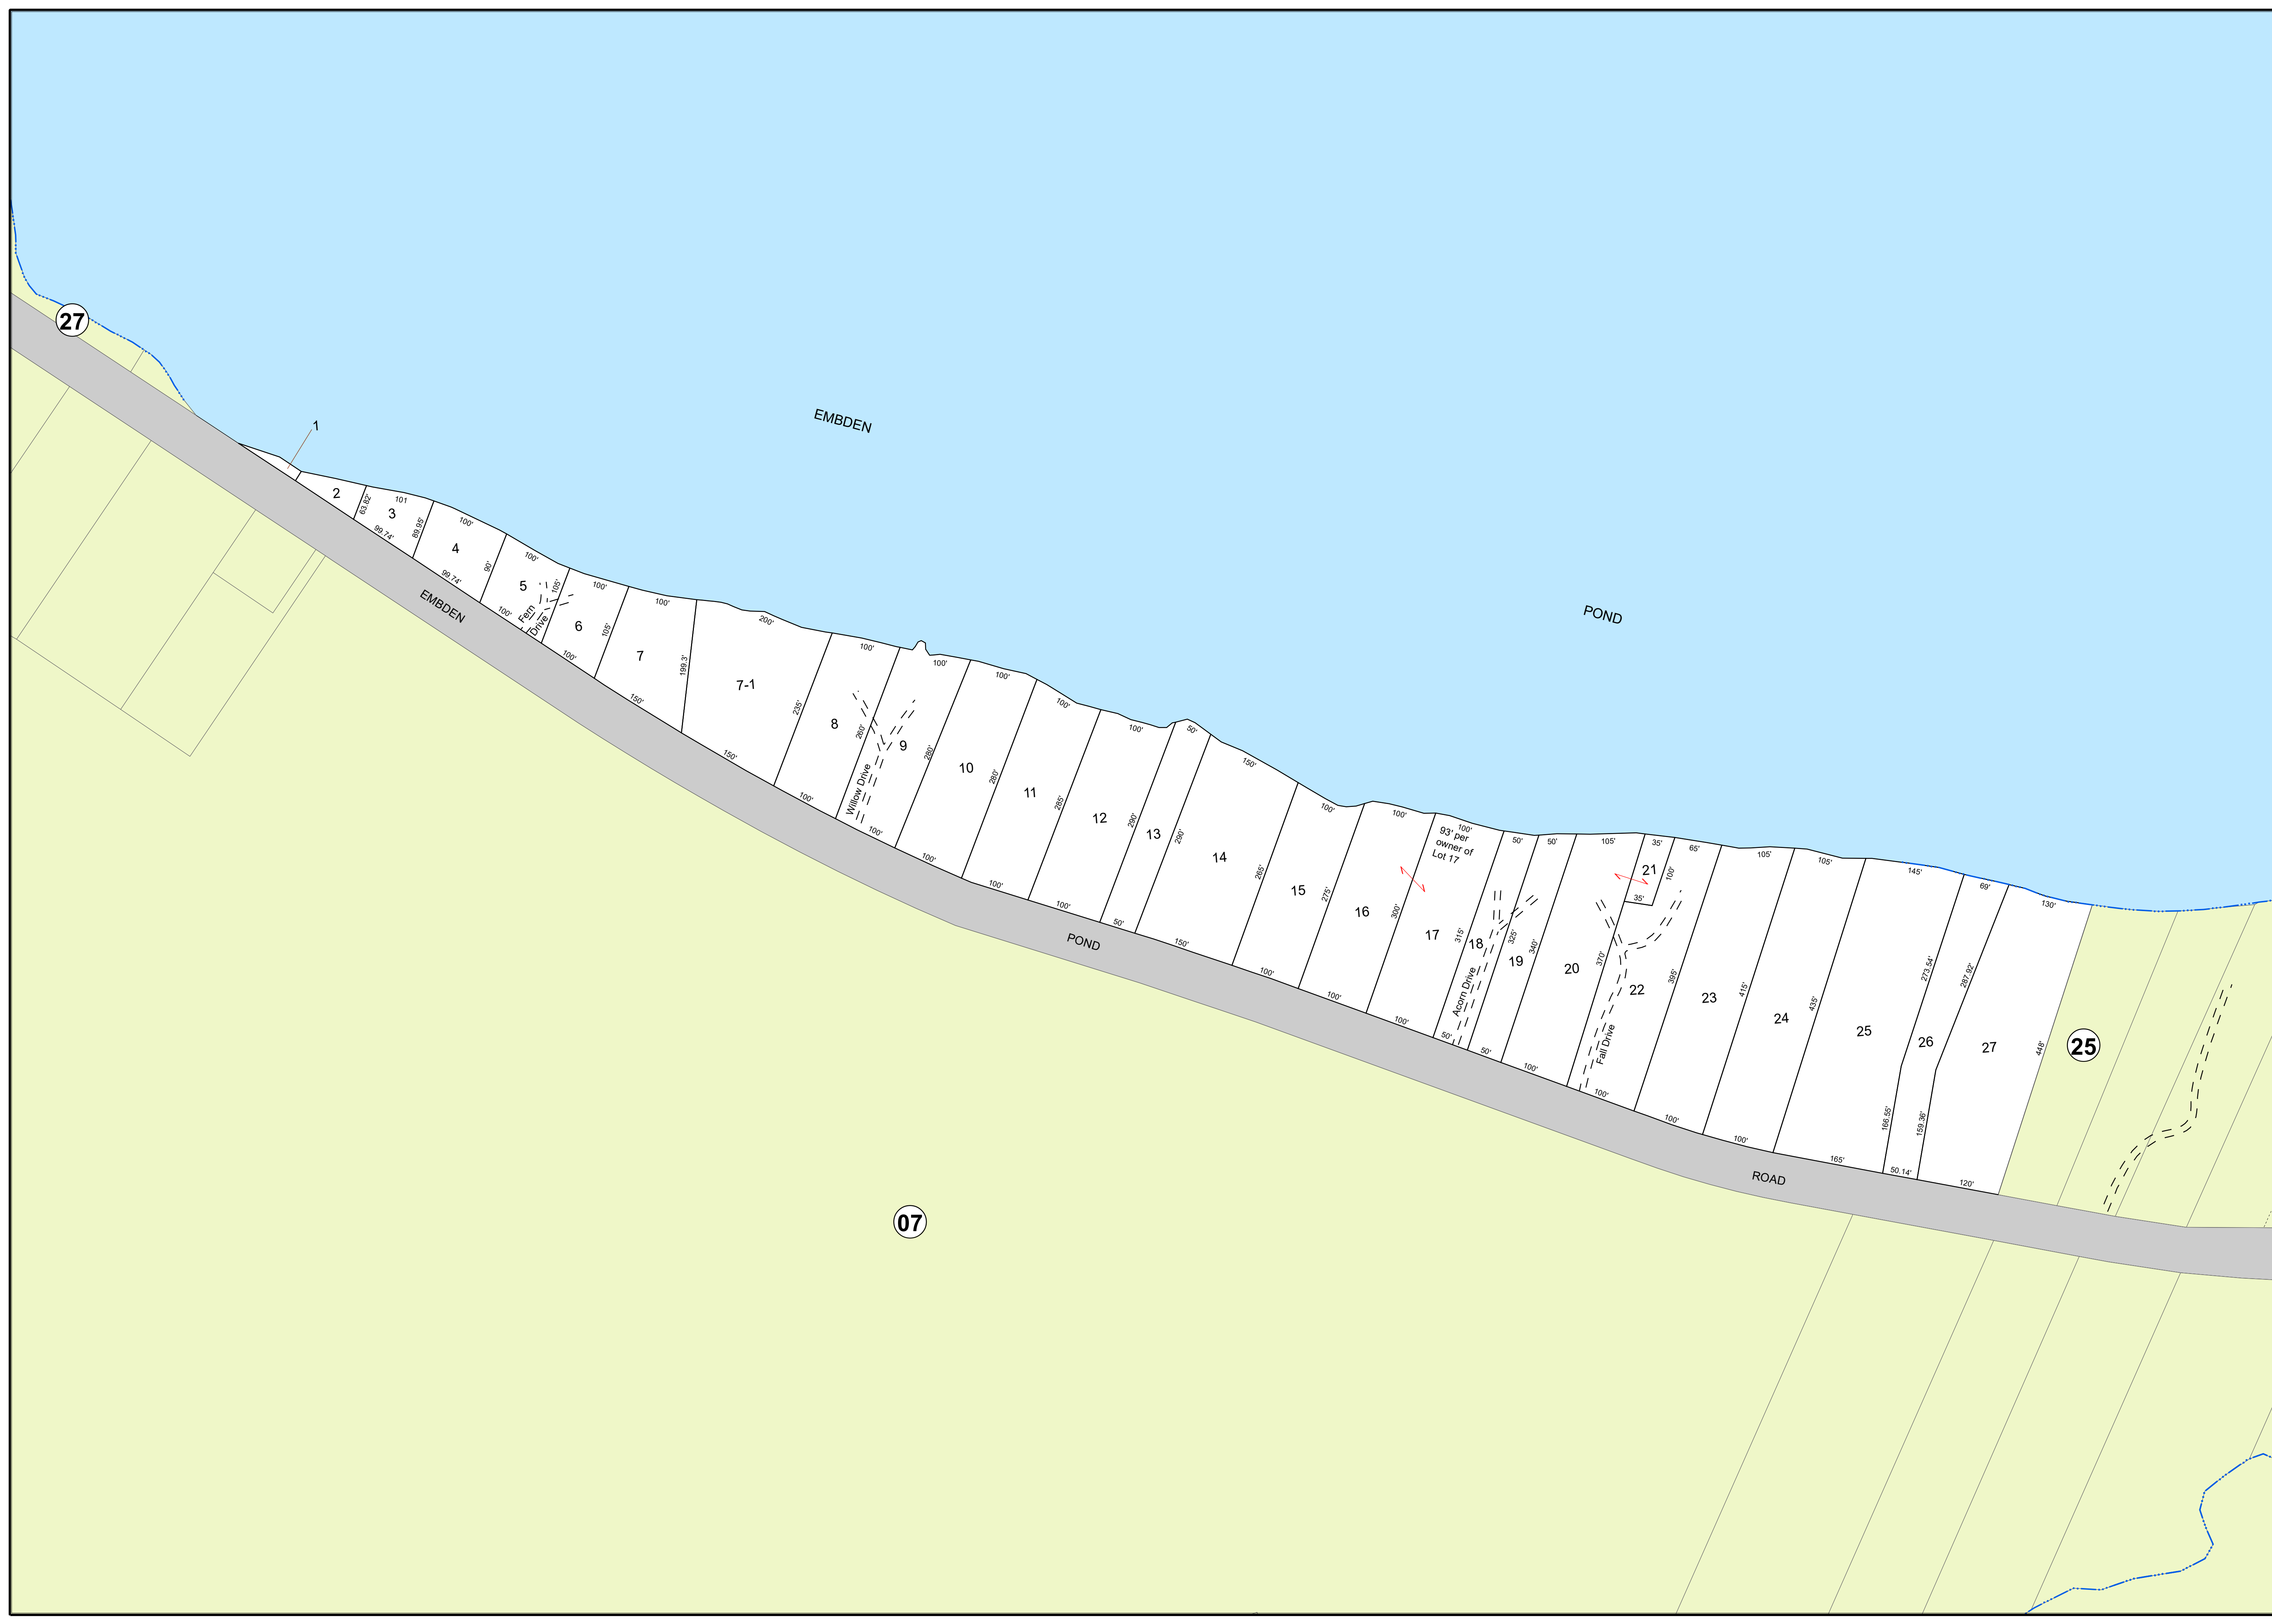

TOWN OF
EMBDEN

SOMERSET COUNTY
MAINE

LEGEND

- Water_Line
- Marsh_Line
- Easement_Line
- Ghost_Line

For Assessment Purposes.
Not to be used for conveyances.

Maps originally compiled by
Sackett & Brake Survey.
Digitally updated thru April 1, 2017
By
Eastern Mapping Services
Newburgh, Maine
207-234-2777

Map 26

Printed: 8/30/2017
Issued: 4/1/2017

27

1

2

3

4

5

13

14

15

16

17

18

19

20

21

22

23

24

25

26

27

25