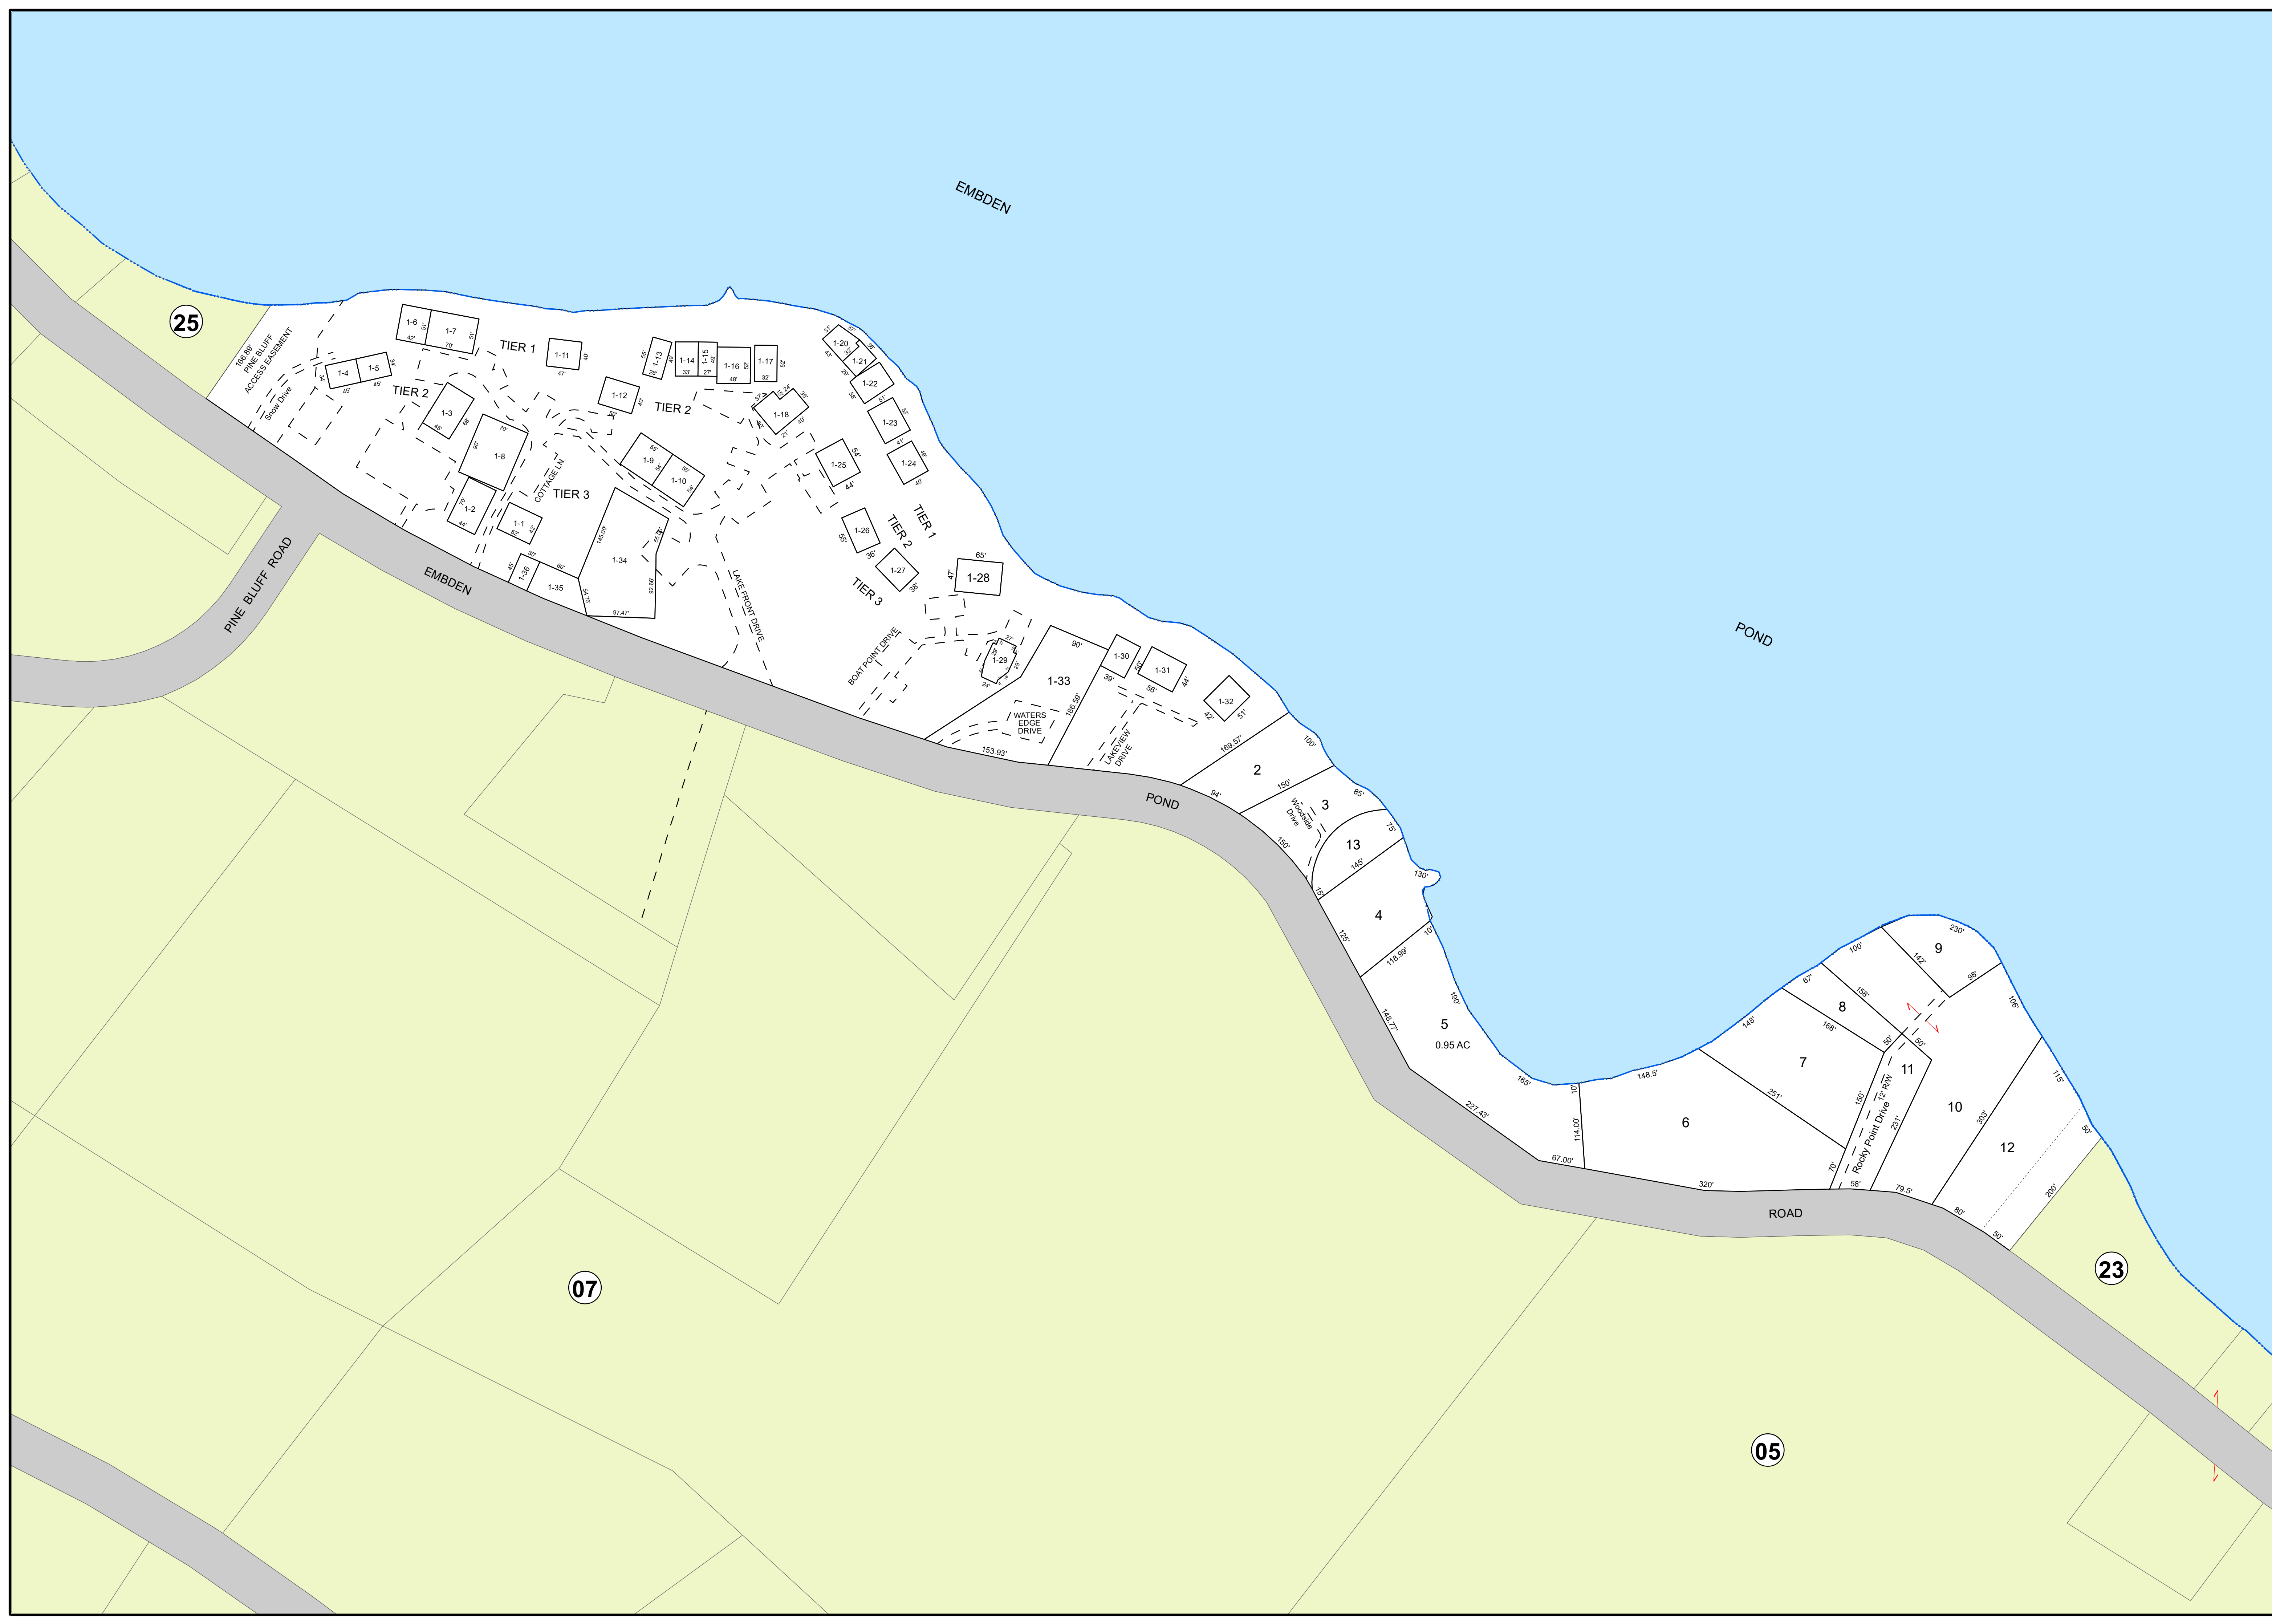

TOWN OF
EMBDEN

SOMERSET COUNTY
MAINE

LEGEND

- Water_Line
- Marsh_Line
- Easement_Line
- Ghost_Line

For Assessment Purposes.
Not to be used for conveyances.

Maps originally compiled by
Sackett & Brake Survey.
Digitally updated thru April 1, 2017
By
Eastern Mapping Services
Newburgh, Maine
207-234-2777

Map 24

Printed: 8/30/2017
Issued: 4/1/2017

25

07

05

23