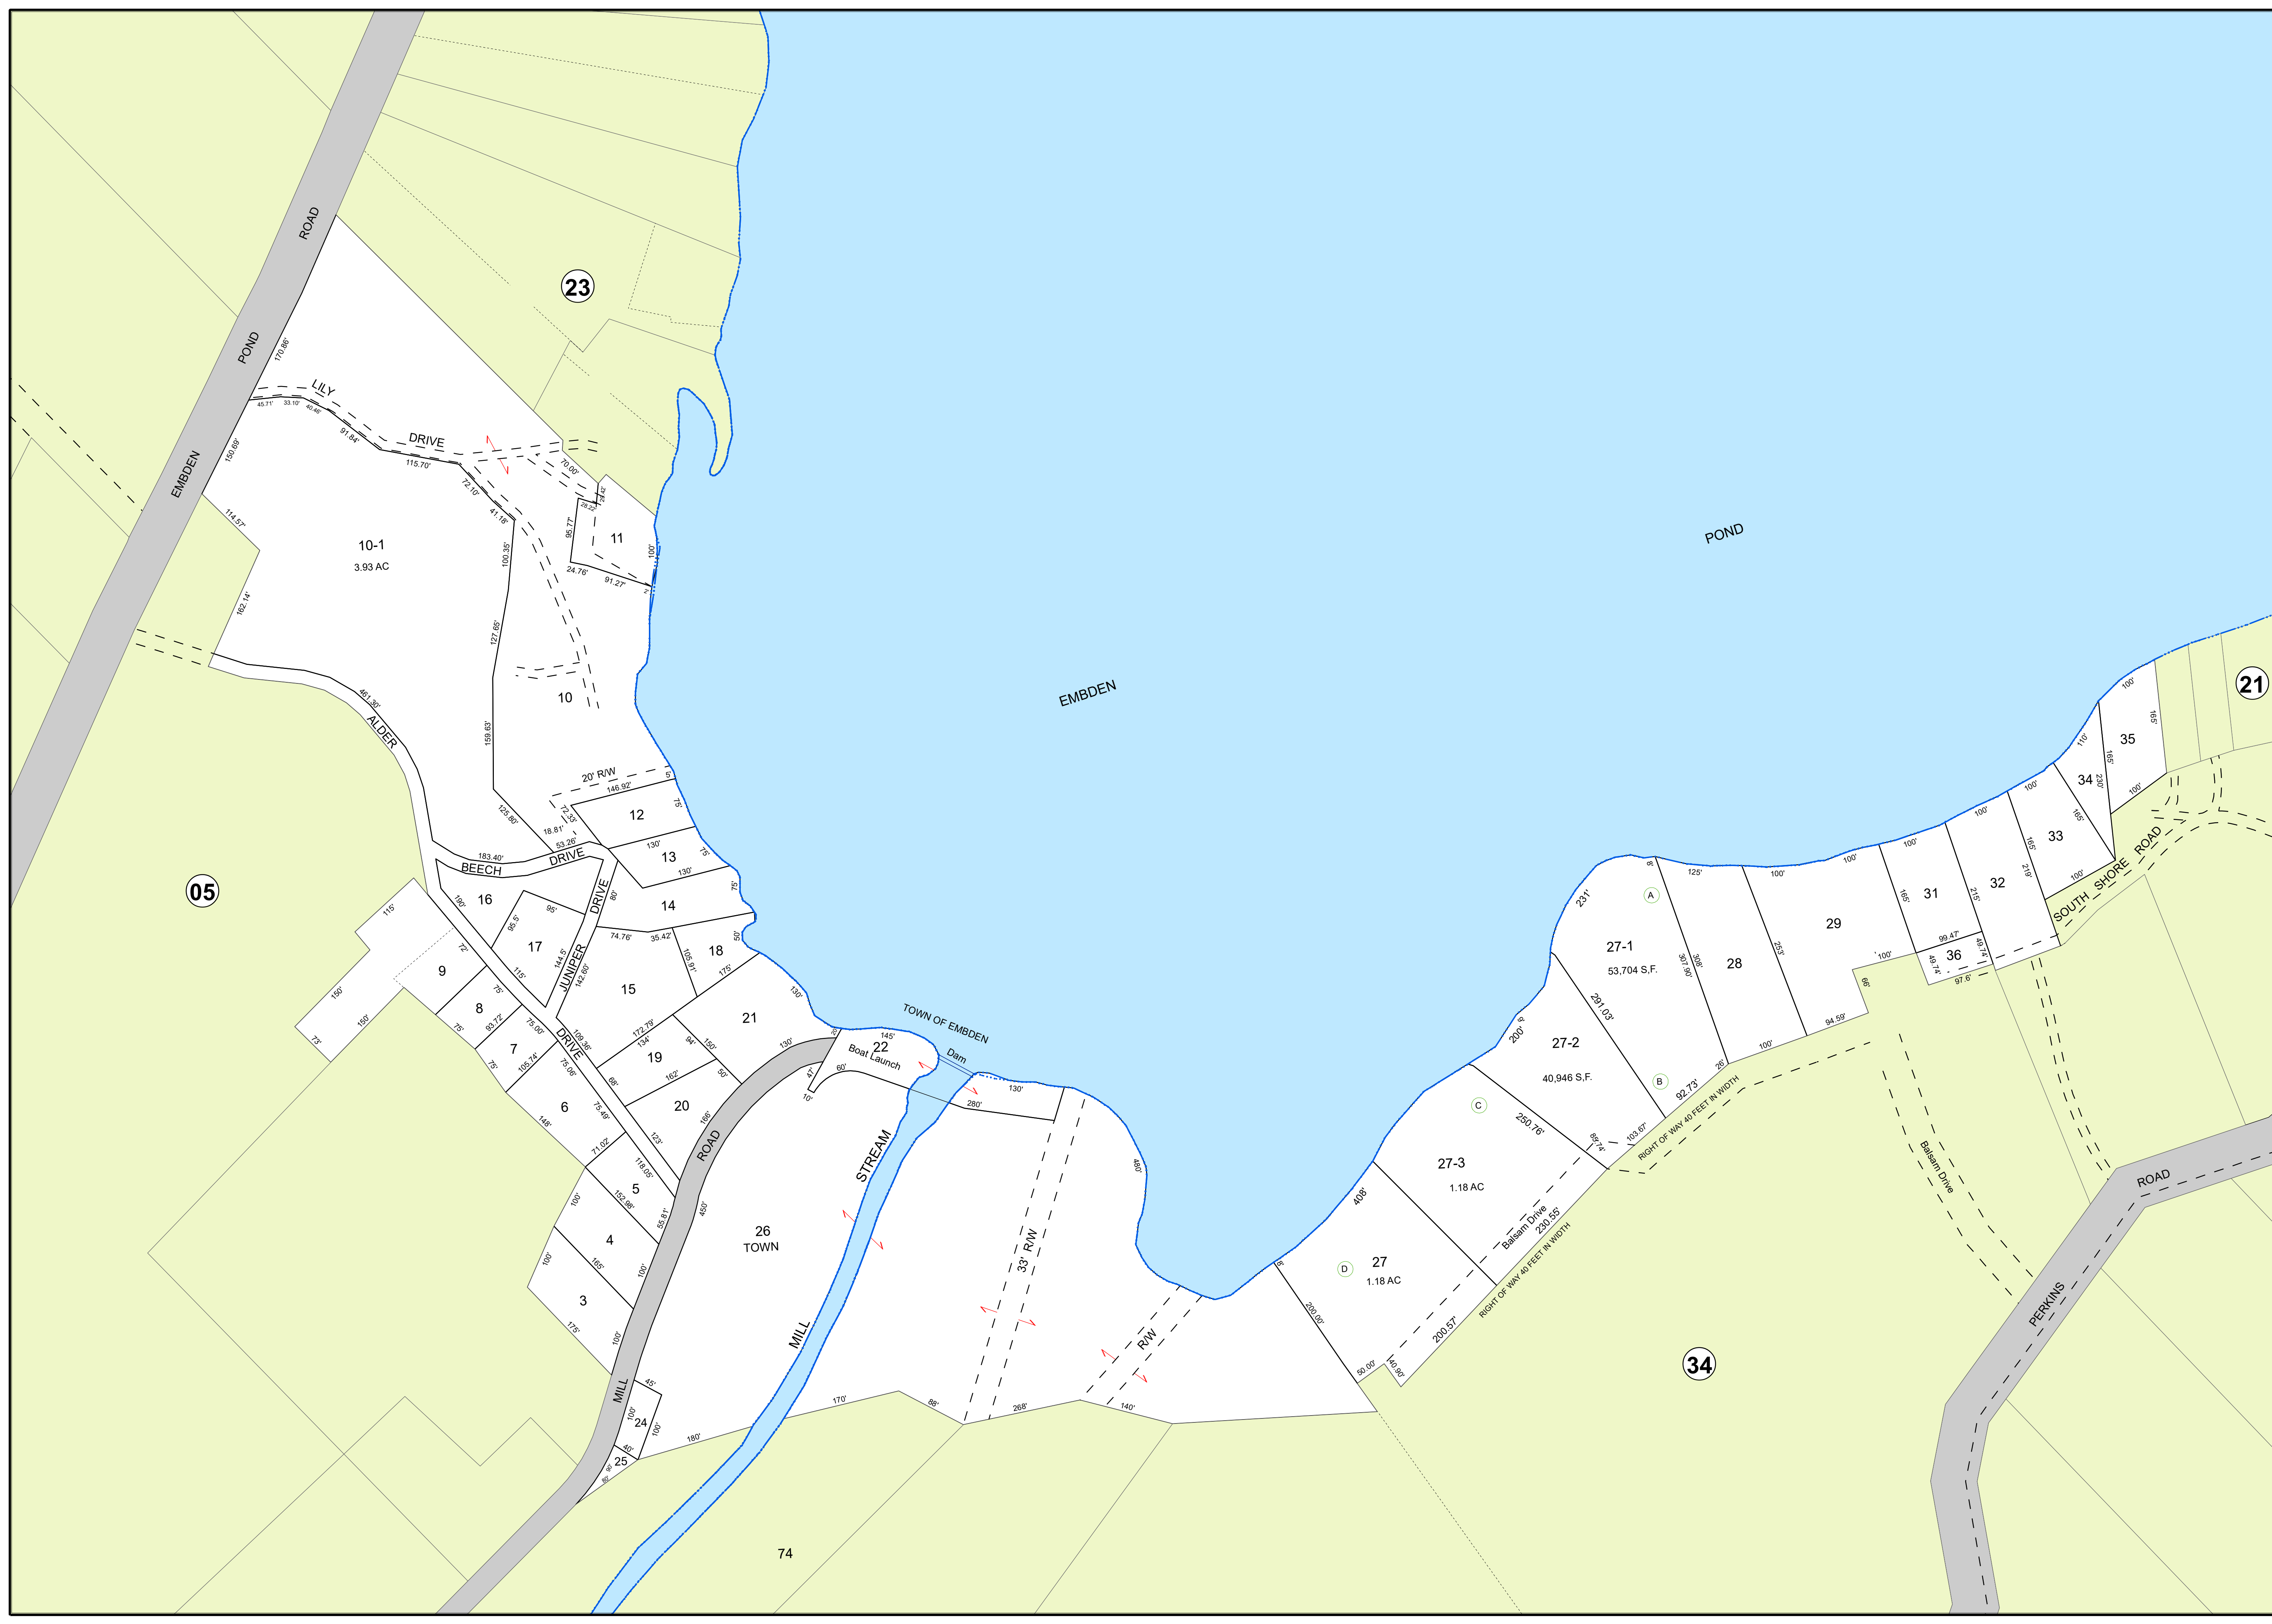

TOWN OF
EMBDEN

SOMERSET COUNTY
MAINE

LEGEND

- Water_Line
- Marsh_Line
- Easement_Line
- Ghost_Line

For Assessment Purposes.
Not to be used for conveyances.

Maps originally compiled by
Sackett & Brake Survey.
Digitally updated thru April 1, 2017
By
Eastern Mapping Services
Newburgh, Maine
207-234-2777

Map 22

Printed: 8/30/2017
Issued: 4/1/2017

05

23

21

34

74