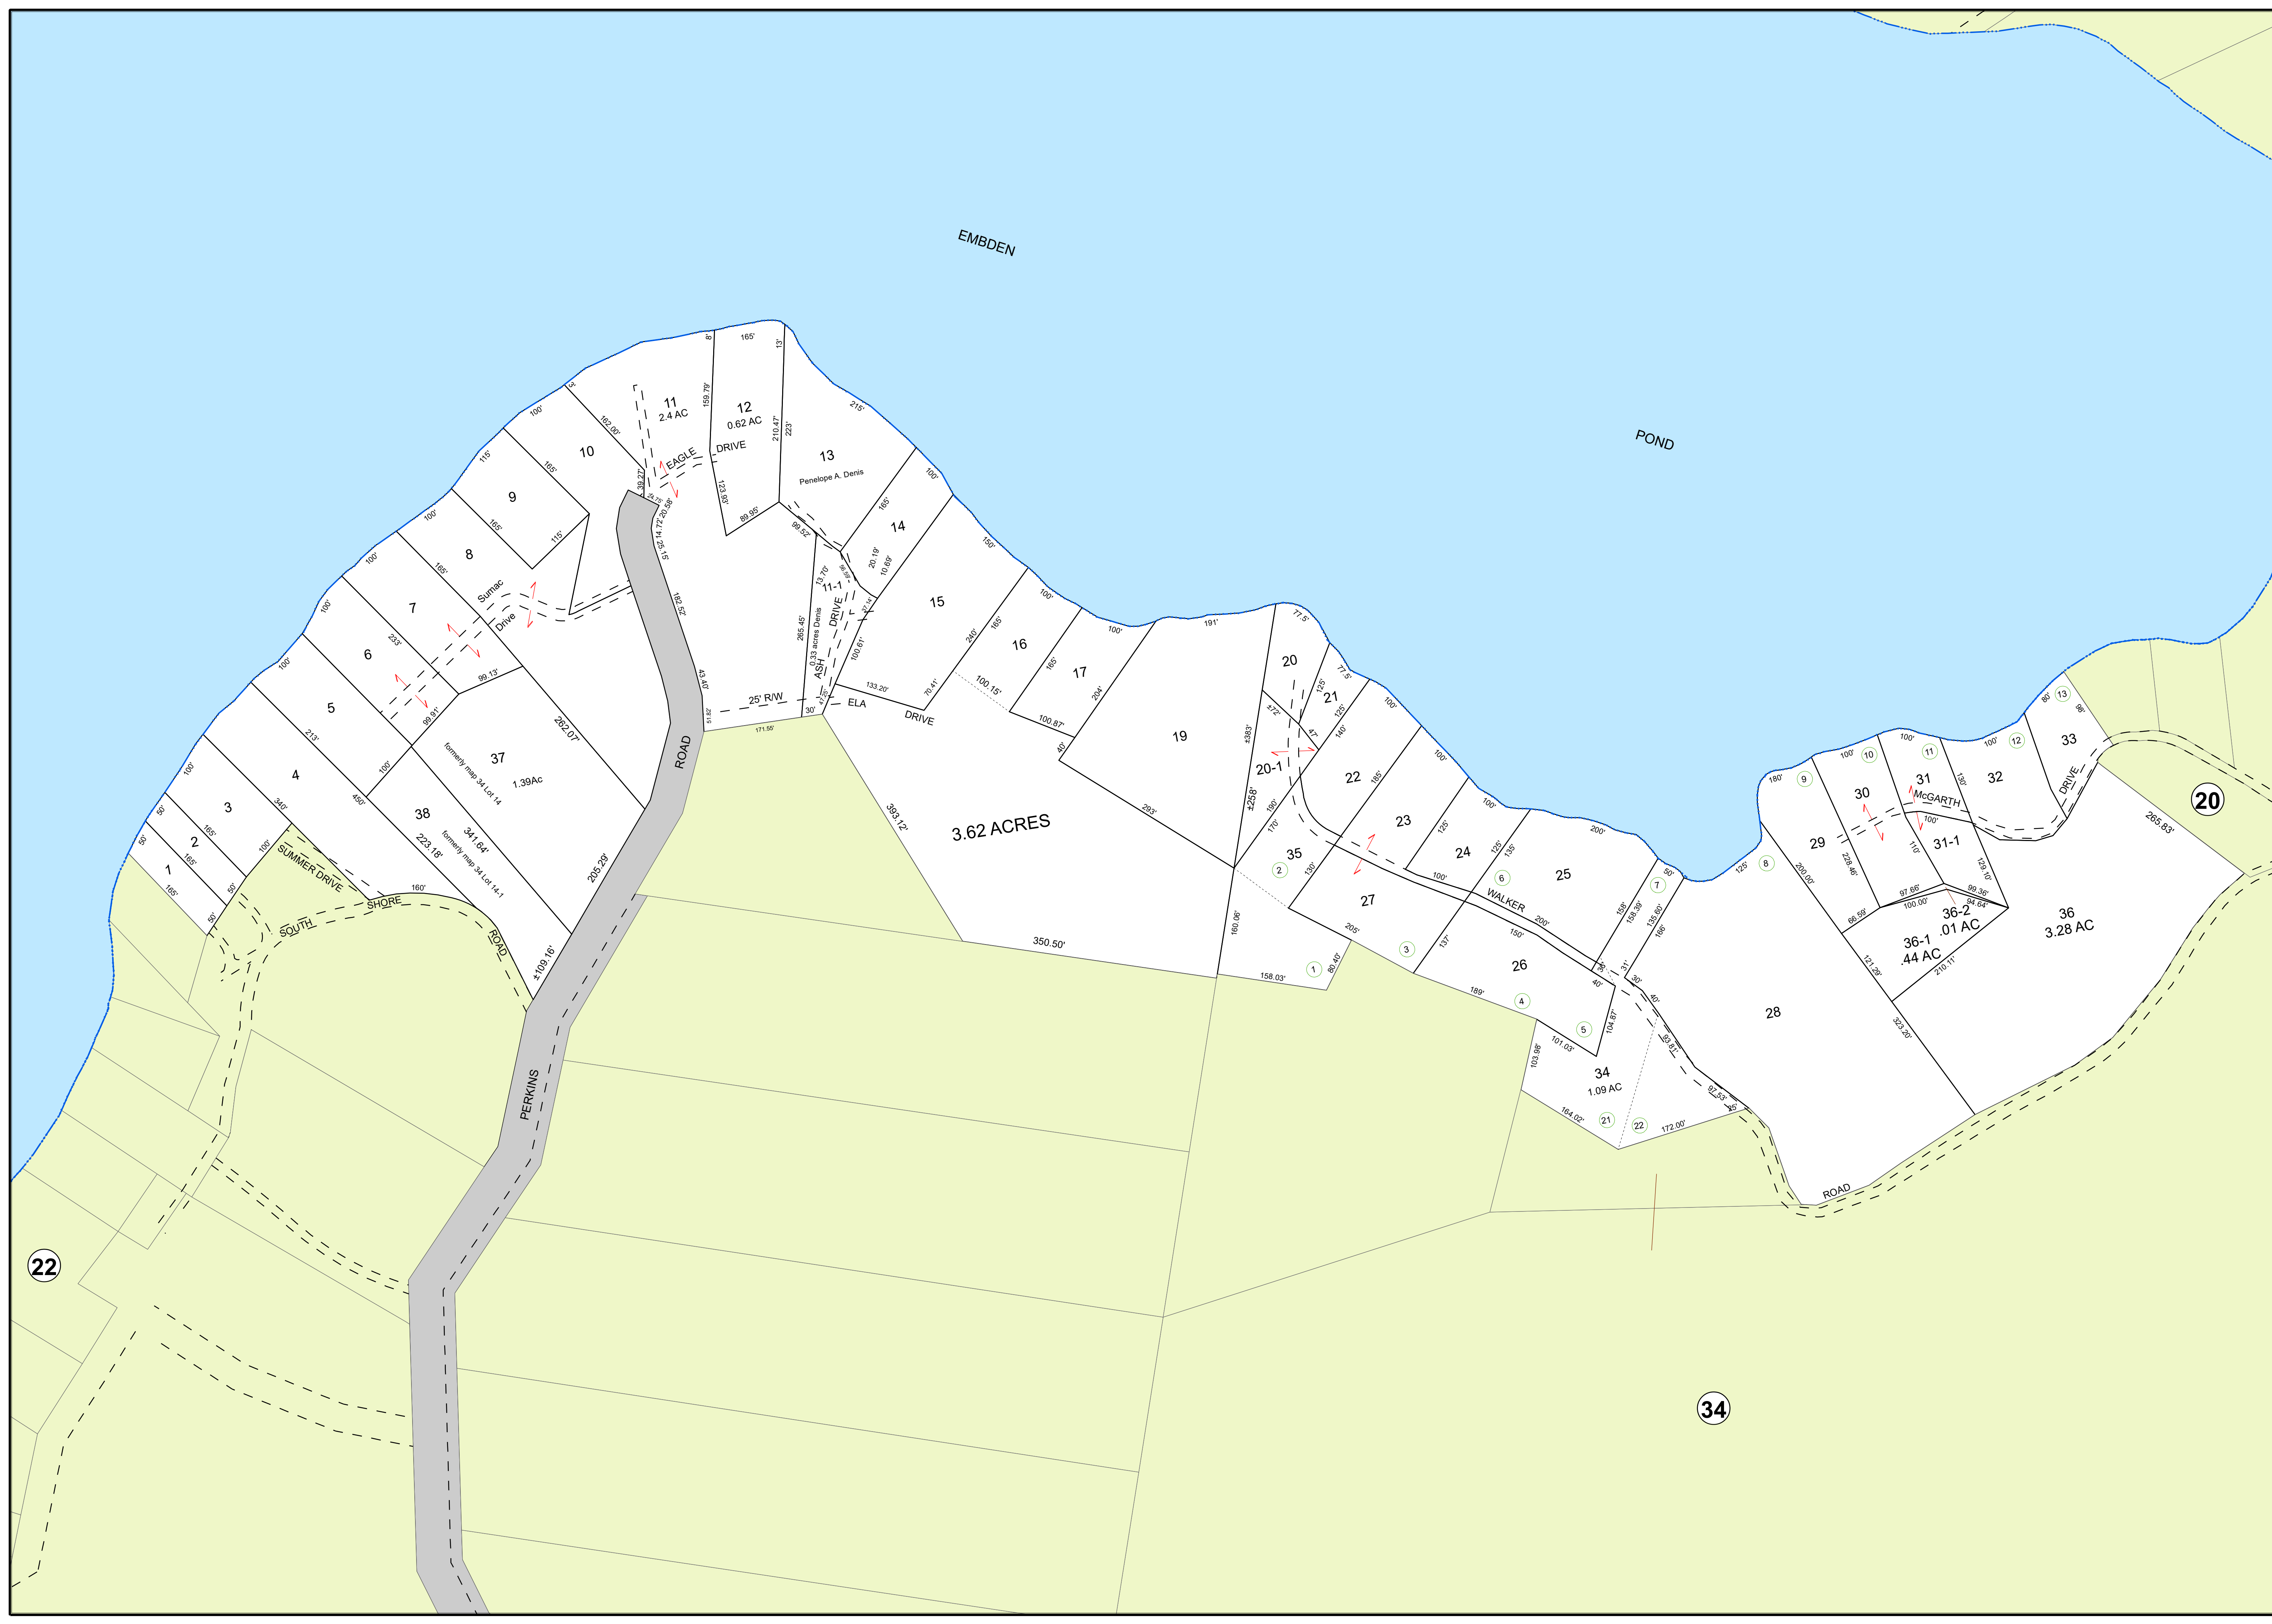

TOWN OF
EMBDEN

SOMERSET COUNTY
MAINE

LEGEND

- Water_Line
- Marsh_Line
- Easement_Line
- Ghost_Line

For Assessment Purposes.
Not to be used for conveyances.

Maps originally compiled by
Sackett & Brake Survey.
Digitally updated thru April 1, 2017
By
Eastern Mapping Services
Newburgh, Maine
207-234-2777

Map 21

Printed: 8/30/2017
Issued: 4/1/2017

22

34

20