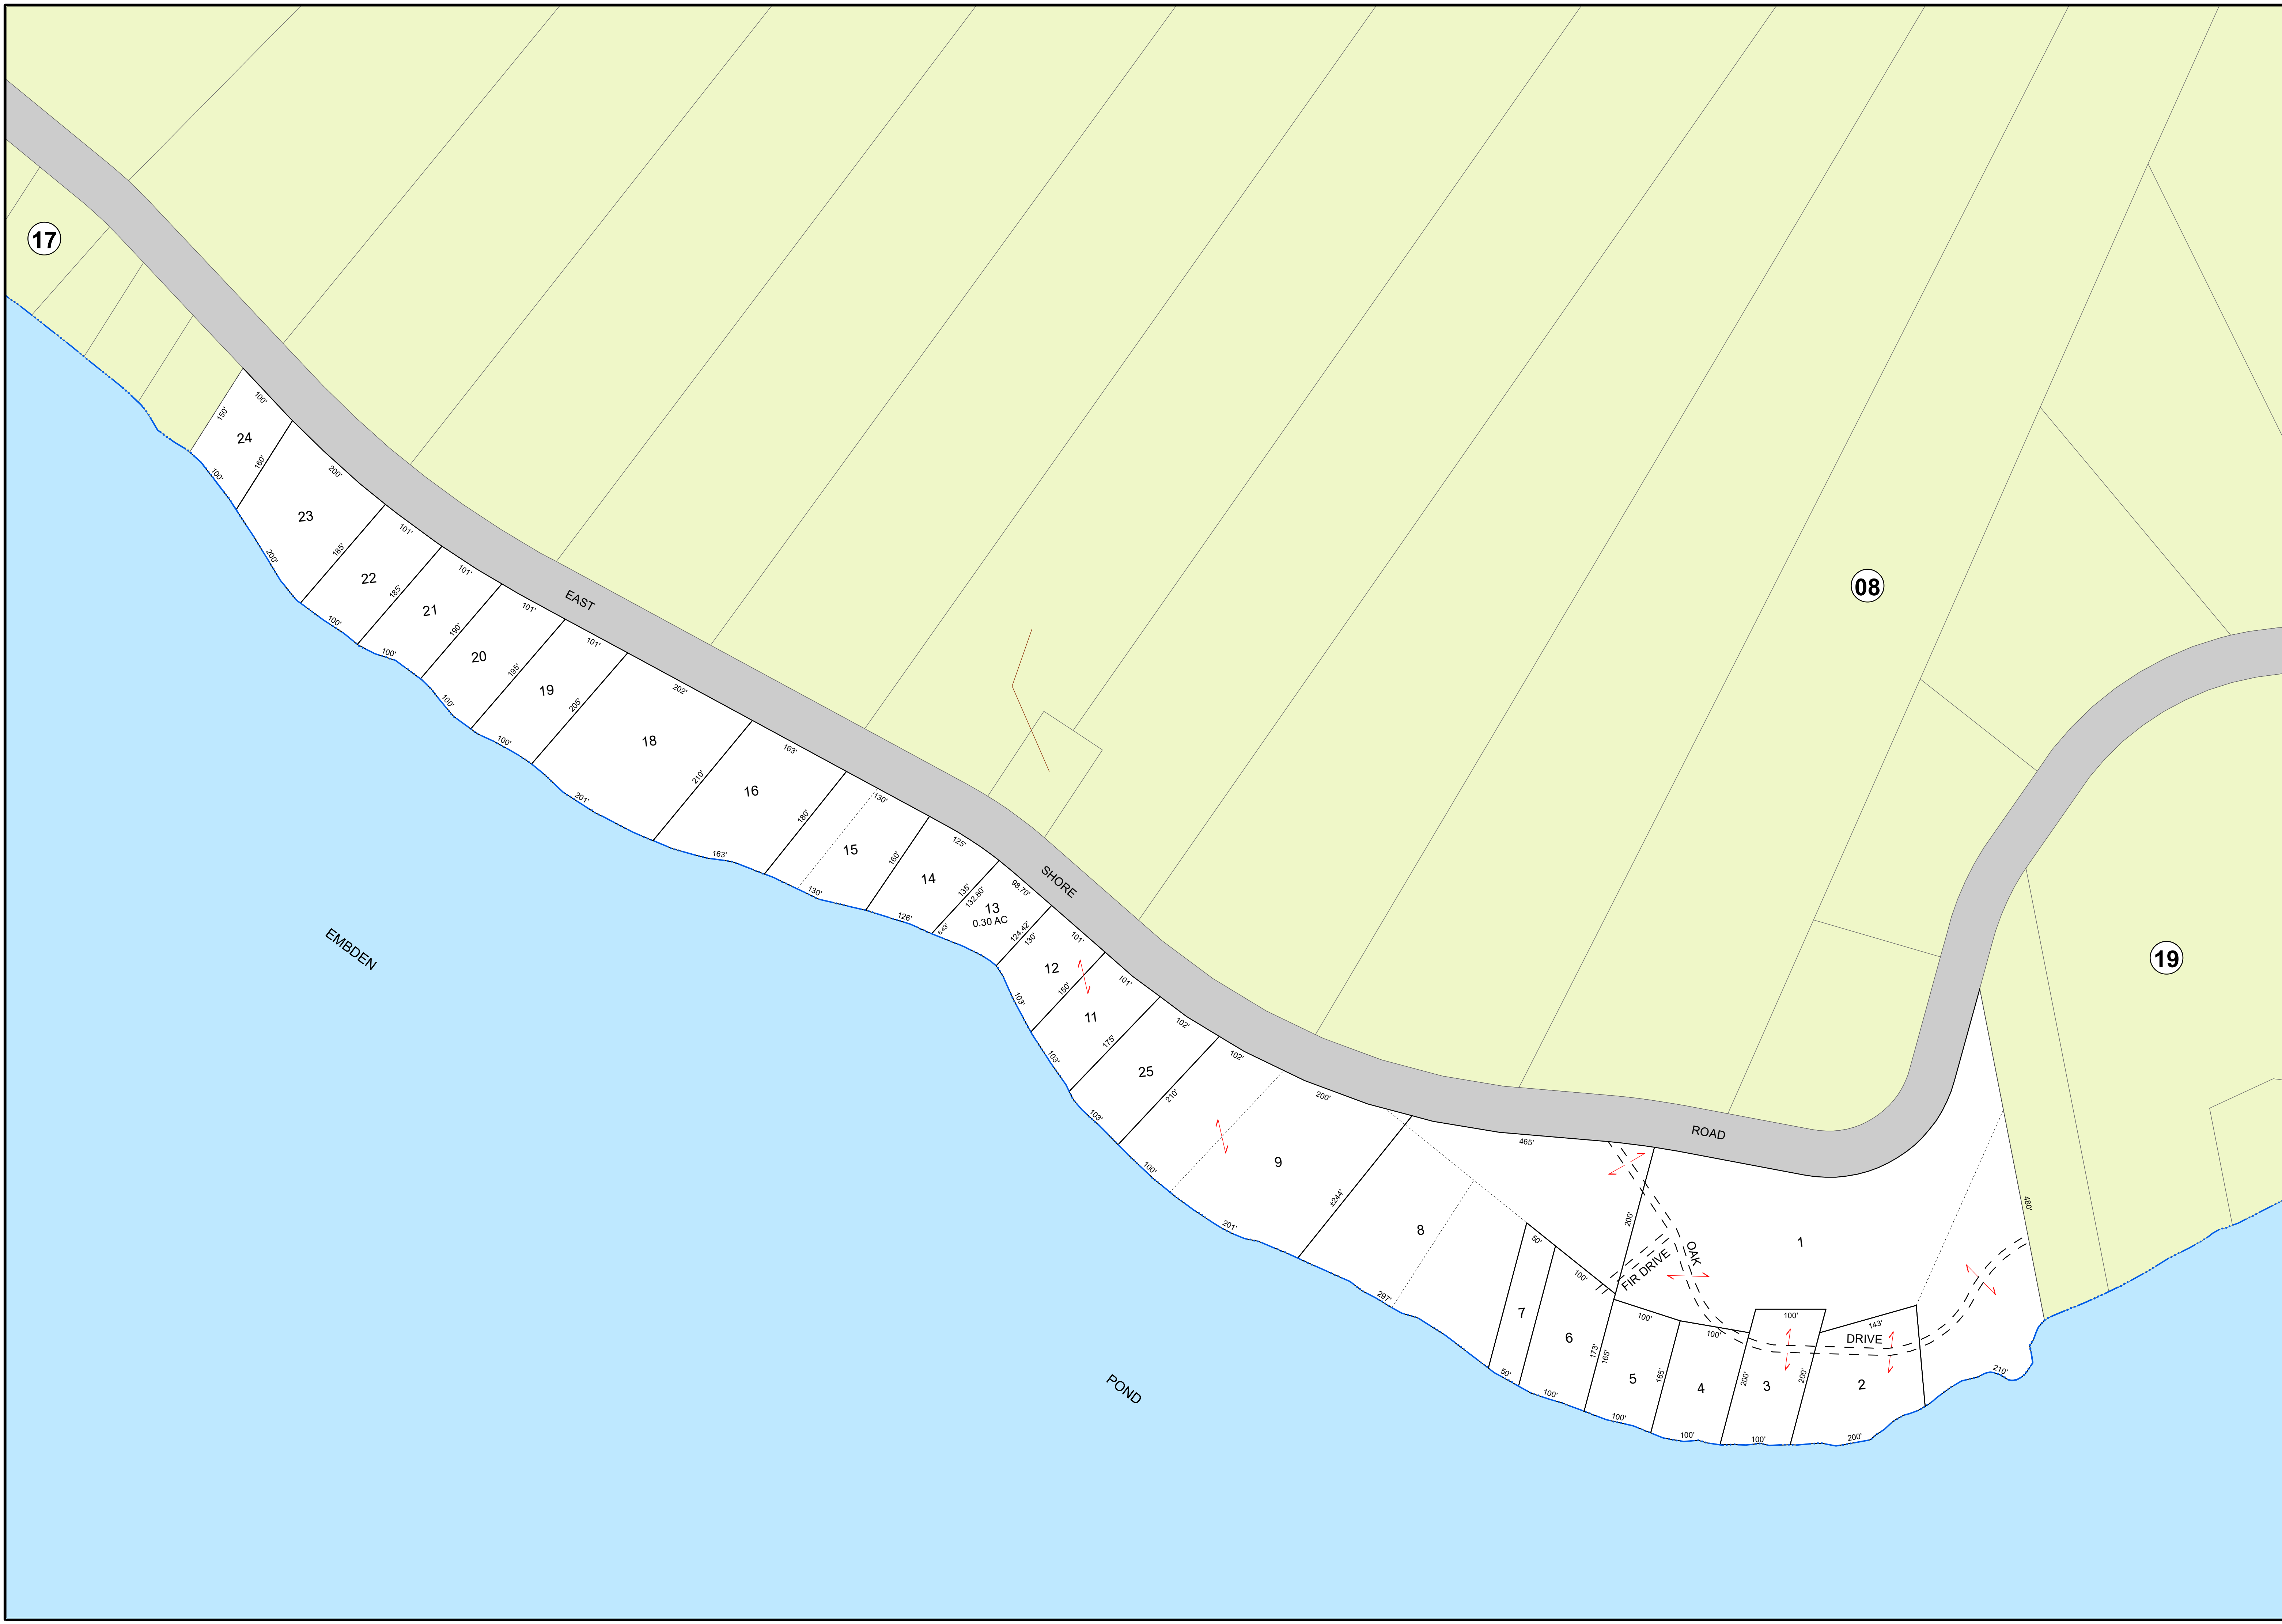

TOWN OF
EMBDEN

SOMERSET COUNTY
MAINE

LEGEND

- Water_Line
- Marsh_Line
- Easement_Line
- Ghost_Line

For Assessment Purposes.
Not to be used for conveyances.

Maps originally compiled by
Sackett & Brake Survey.
Digitally updated thru April 1, 2017
By
Eastern Mapping Services
Newburgh, Maine
207-234-2777

Map 18

Printed: 8/30/2017
Issued: 4/1/2017

17

08

19

EMBDEN

POND

EAST

SHORE

ROAD

FIR DRIVE

OAK

DRIVE

13
0.30 AC