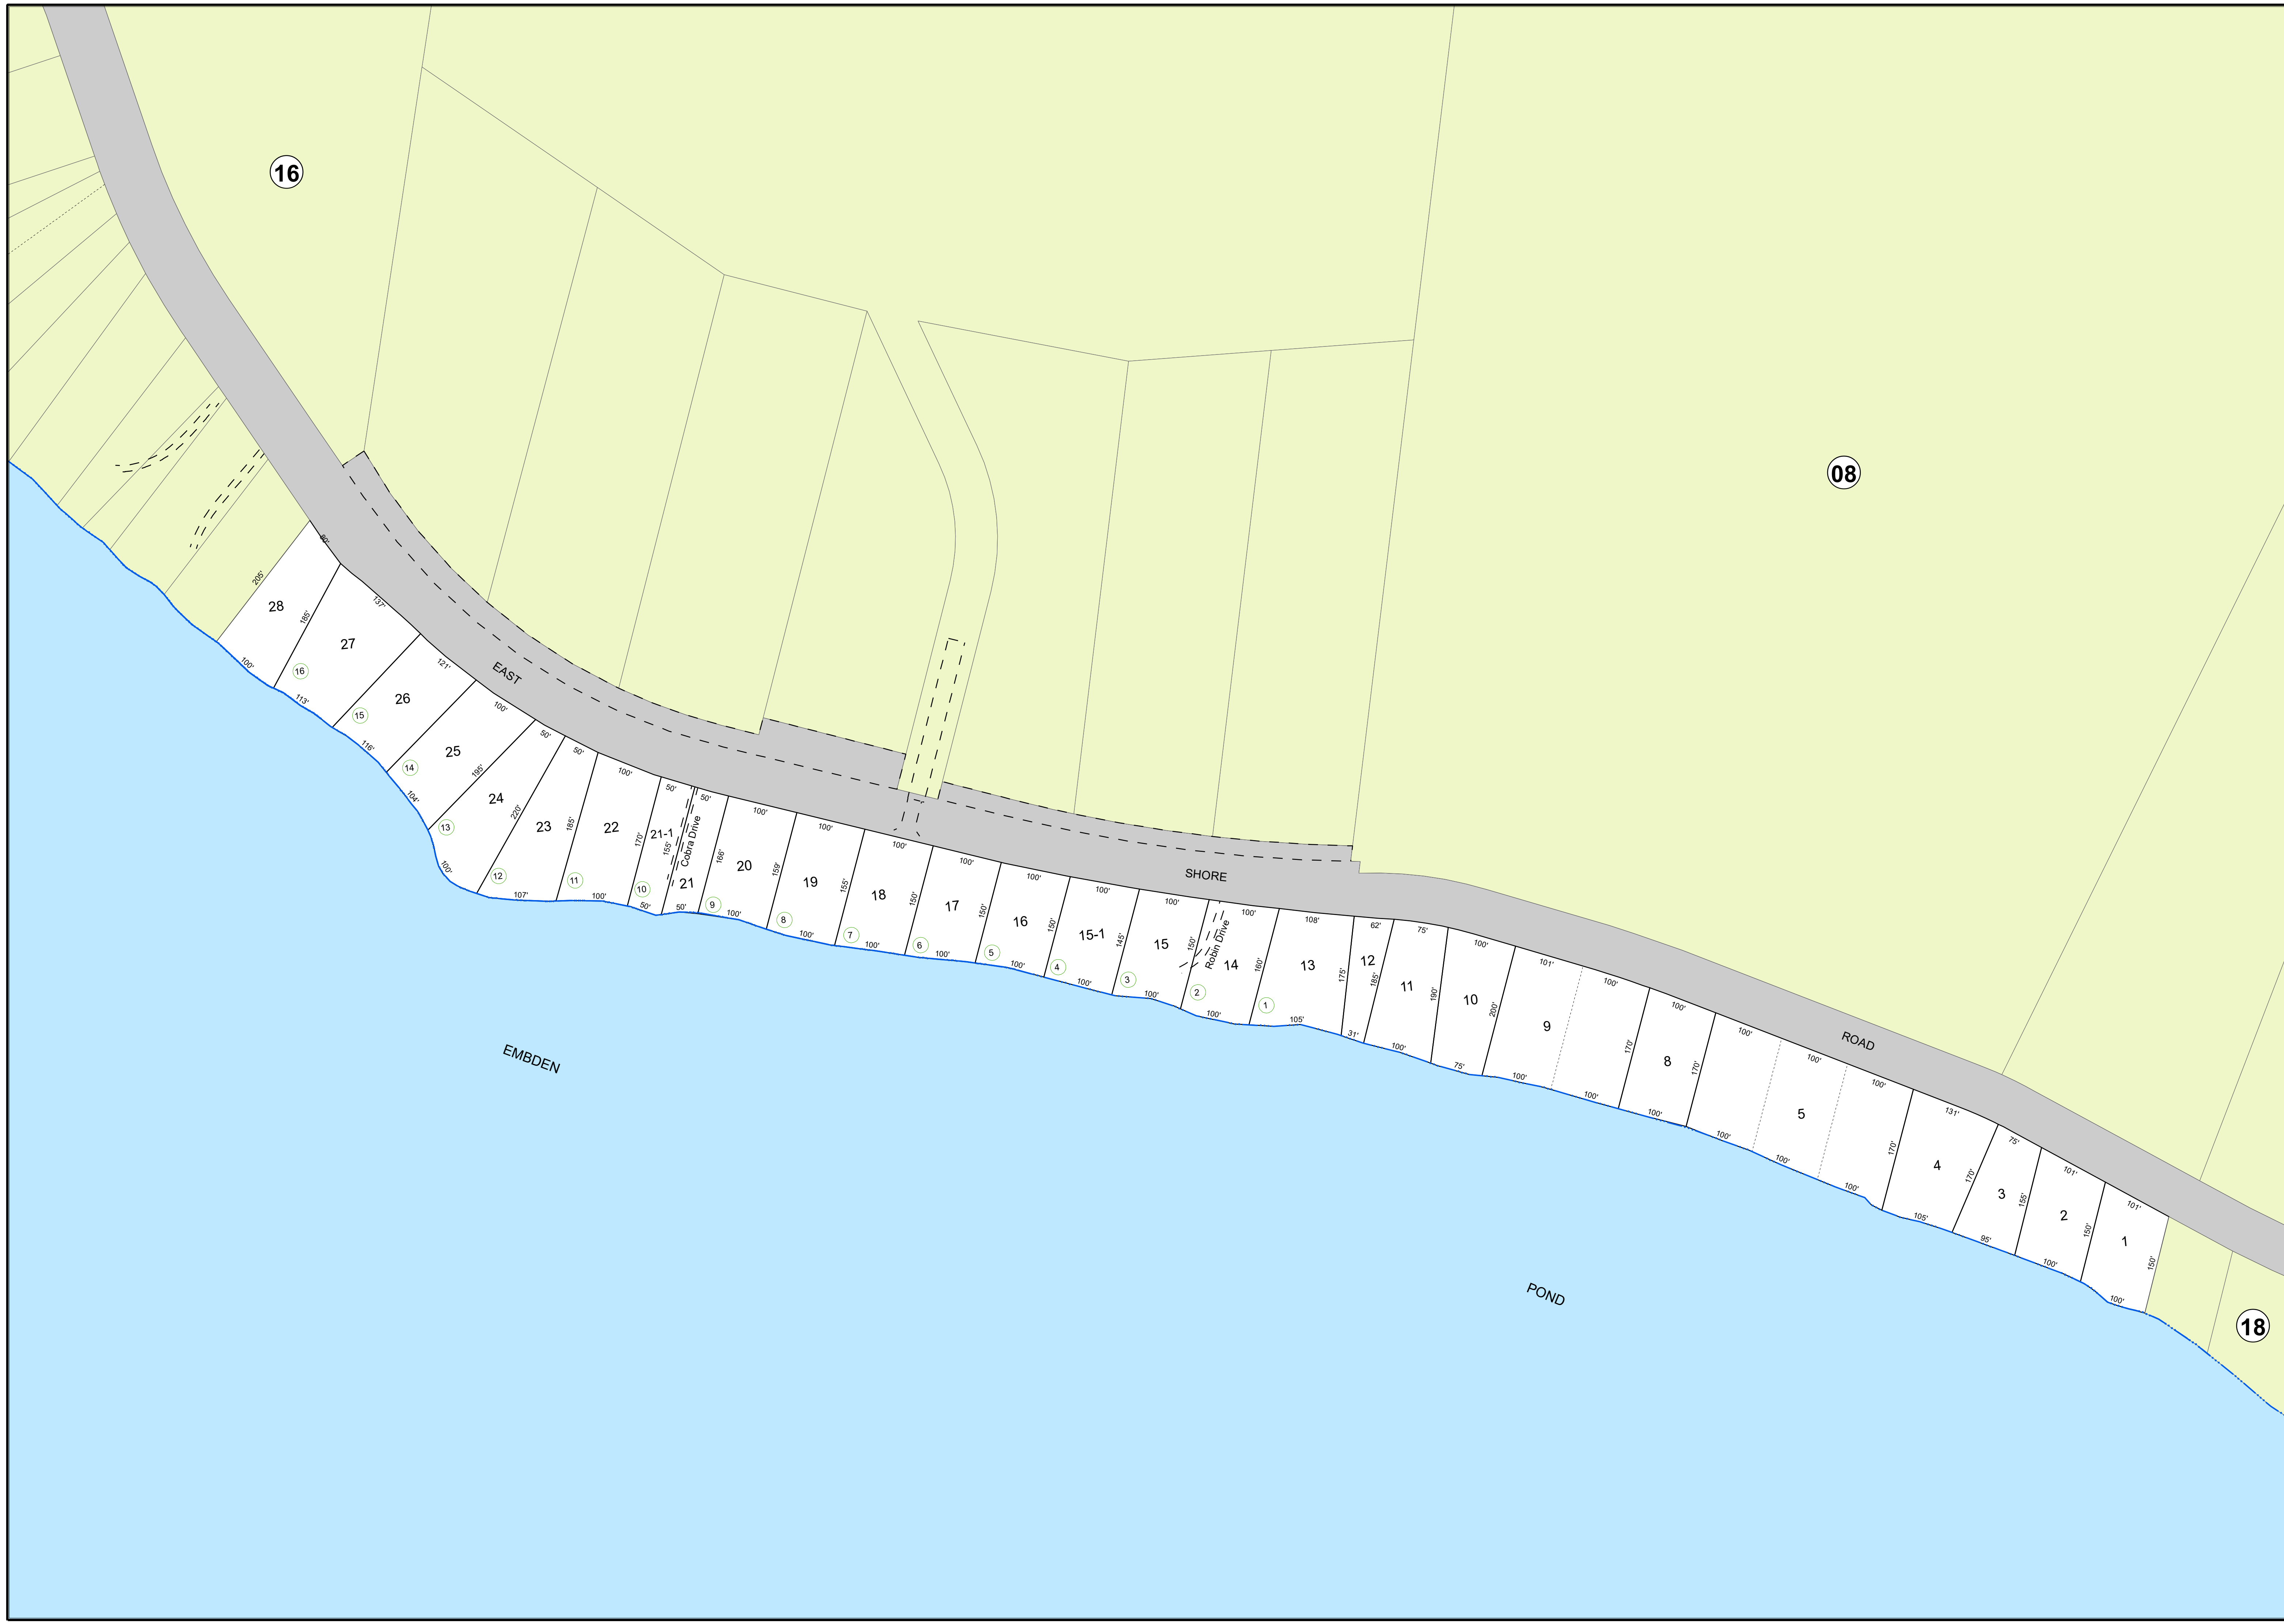

TOWN OF
EMBDEN

SOMERSET COUNTY
MAINE

LEGEND

- Water_Line
- Marsh_Line
- Easement_Line
- Ghost_Line

For Assessment Purposes.
Not to be used for conveyances.

Maps originally compiled by
Sackett & Brake Survey.
Digitally updated thru April 1, 2017
By
Eastern Mapping Services
Newburgh, Maine
207-234-2777

Map 17

Printed: 8/30/2017
Issued: 4/1/2017