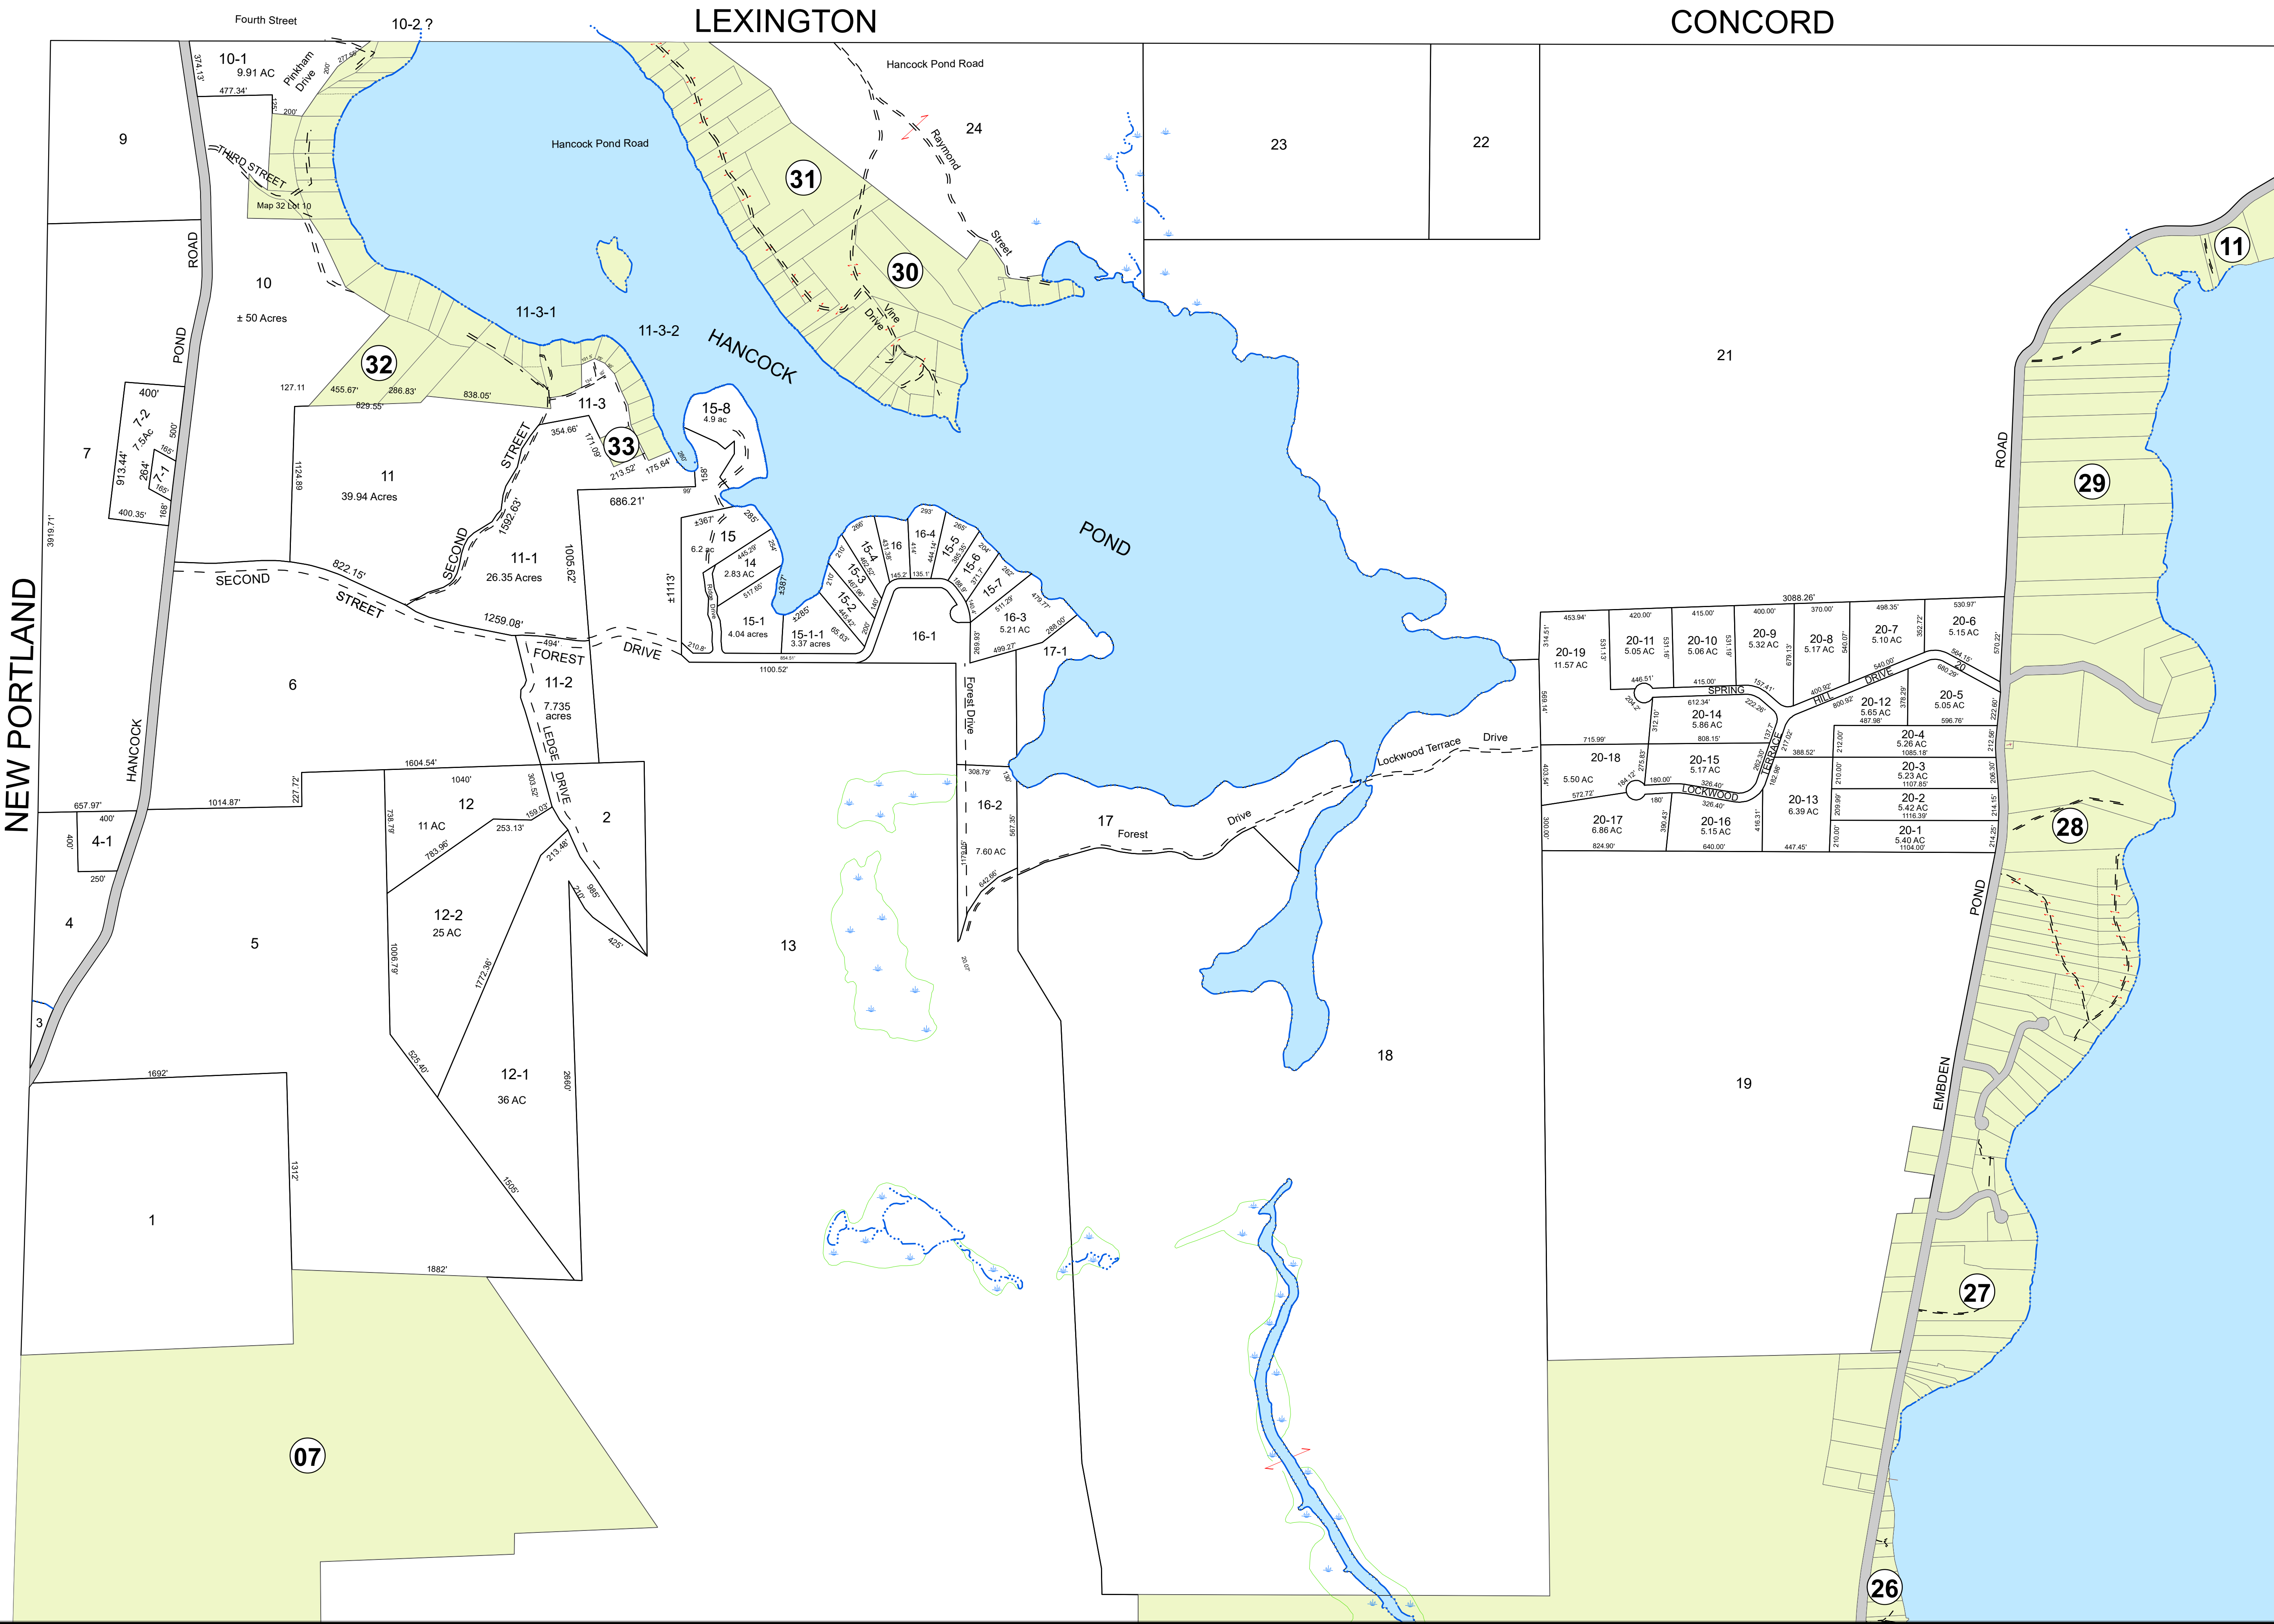

TOWN OF  
**EMBDEN**

SOMERSET COUNTY  
MAINE

**LEGEND**

- Water\_Line
- Marsh\_Line
- Easement\_Line
- Ghost\_Line

For Assessment Purposes.  
Not to be used for conveyances.

Maps originally compiled by  
Sackett & Brake Survey.  
Digitally updated thru April 1, 2017  
By  
Eastern Mapping Services  
Newburgh, Maine  
207-234-2777

**Map 10**

Printed: 8/30/2017  
Issued: 4/1/2017

NEW PORTLAND

LEXINGTON

CONCORD

SOMERSET COUNTY  
MAINE