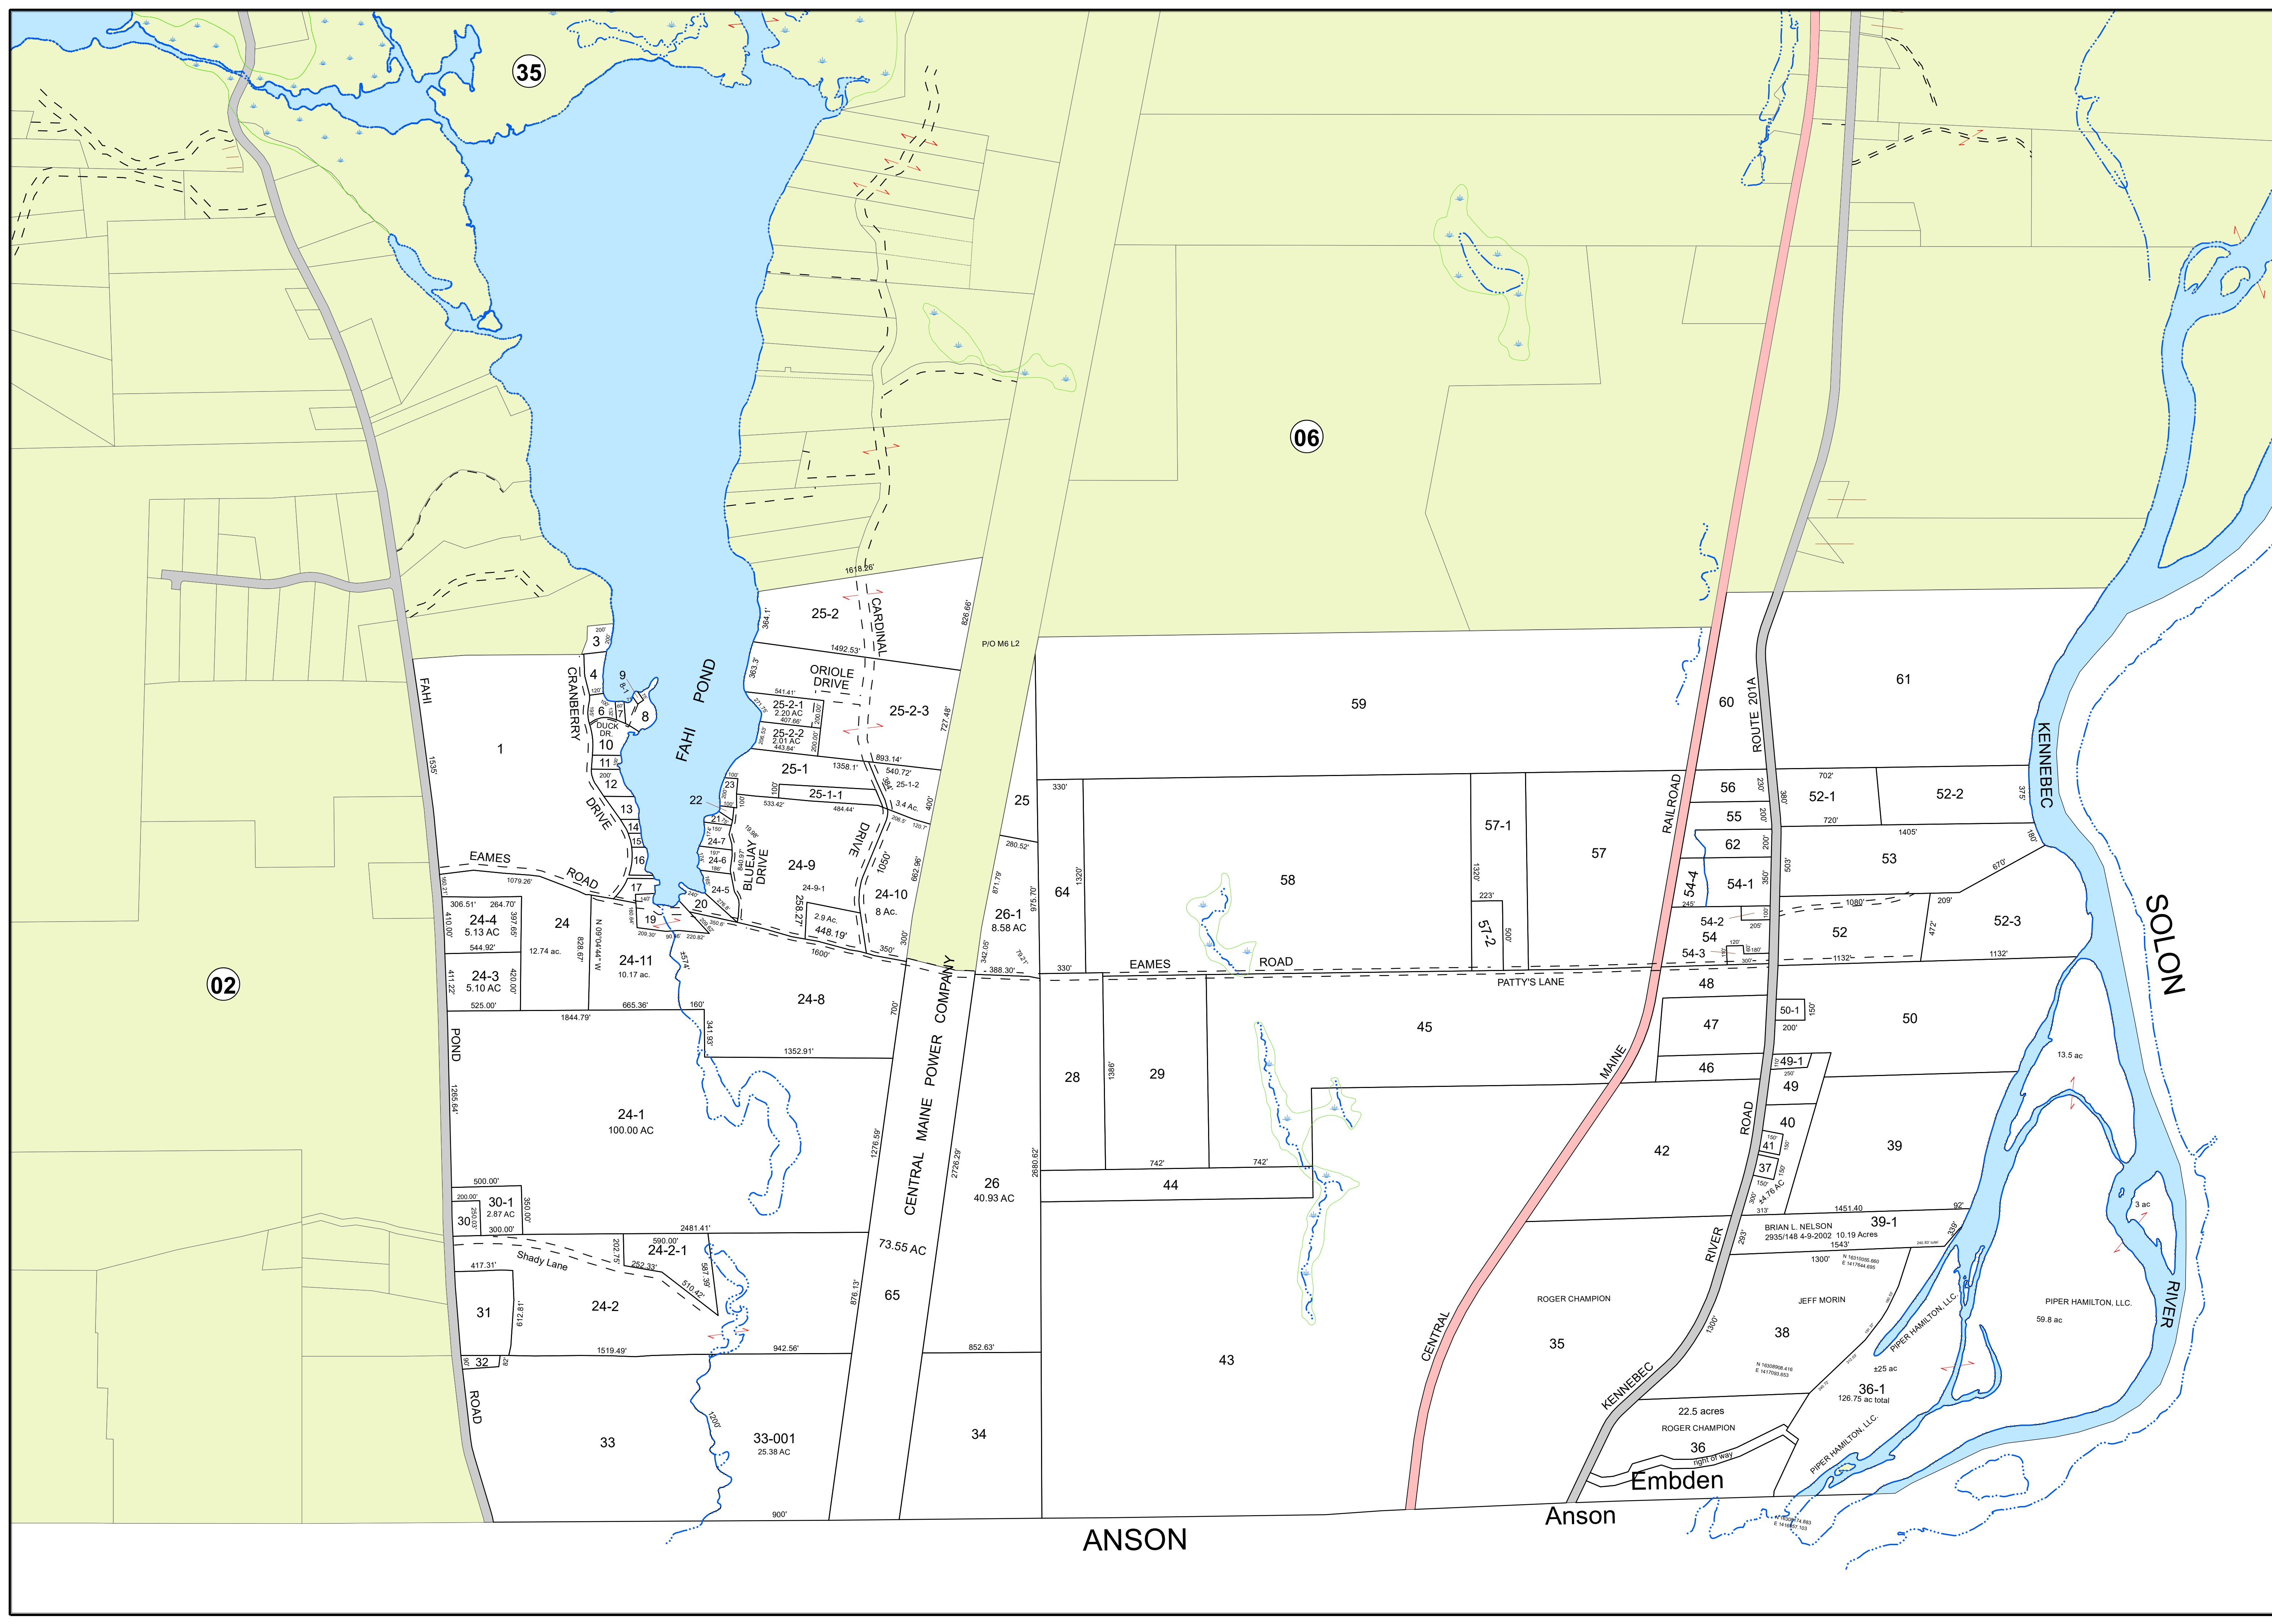

TOWN OF
EMBDEN

SOMERSET COUNTY
MAINE

LEGEND

- Water_Line
- Marsh_Line
- Easement_Line
- Ghost_Line

For Assessment Purposes.
Not to be used for conveyances.

Maps originally compiled by
Sackett & Brake Survey.
Digitally updated thru April 1, 2017
By
Eastern Mapping Services
Newburgh, Maine
207-234-2777

Map 03

Printed: 8/30/2017
Issued: 4/1/2017

ANSON

Anson

Embden