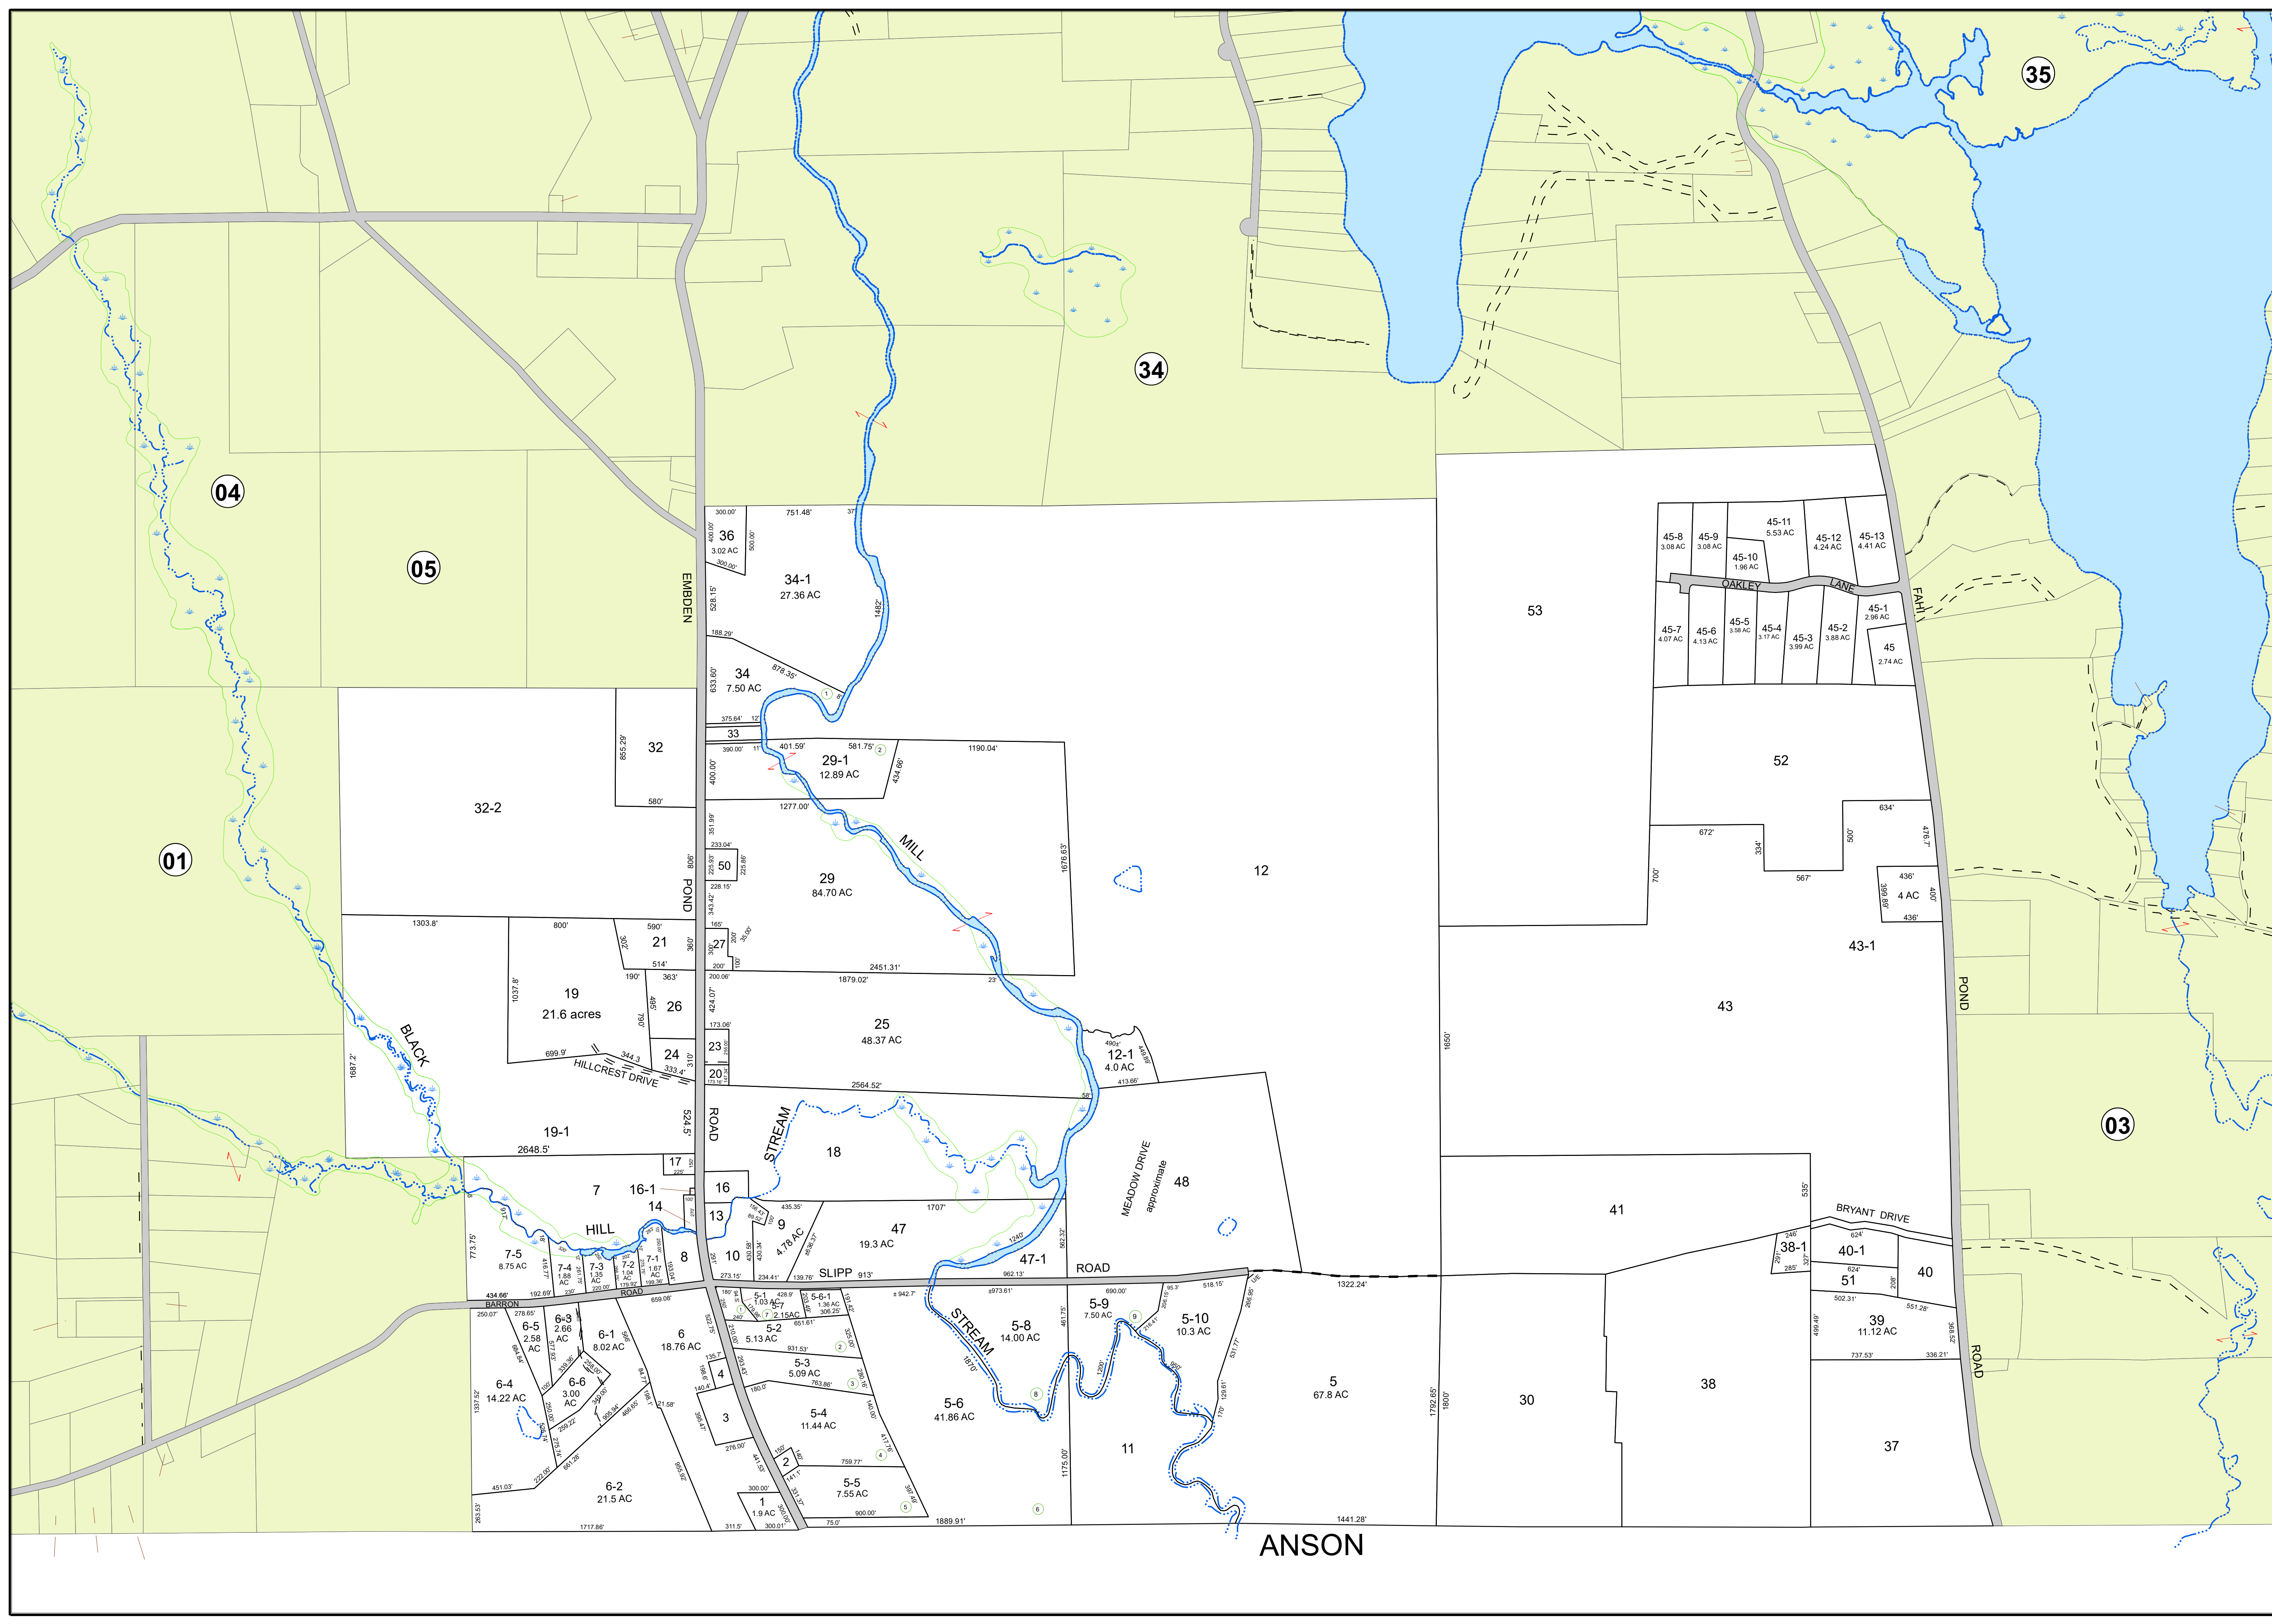

TOWN OF
EMBDEN

SOMERSET COUNTY
MAINE

LEGEND

- Water_Line
- Marsh_Line
- Easement_Line
- Ghost_Line

For Assessment Purposes.
Not to be used for conveyances.

Maps originally compiled by
Sackett & Brake Survey.
Digitally updated thru April 1, 2017
By
Eastern Mapping Services
Newburgh, Maine
207-234-2777

Map 02

Printed: 8/30/2017
Issued: 4/1/2017

ANSON